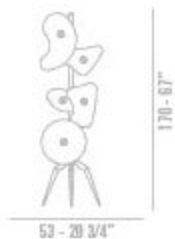

# ORBITAL

DESIGN: FERRUCCIO LAVIANI / 1992

**ORBITAL**  
INCANDESCENZA  
5X40W

FLOOR LAMP CONSTRUCTED OF COLOURED OR WHITE PLATES IN VARIOUS SHAPES IN SILKSCREEN-PRINTED GLASS, MOUNTED ON A LACQUERED METAL STRUCTURE.