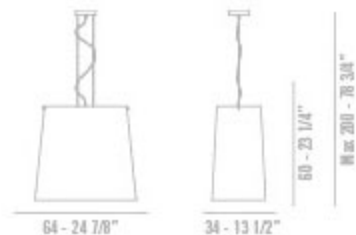

MEGA KITE

DESIGN: MARC SADLER / 2004

Mega-Kite Nero

Mega-Kite Giallo

MEGA KITE
INCANDESCENZA
2X150W

MEGA KITE
ENERGY SAVING
2X23W

SUSPENSION LAMP WITH
FIBREGLASS DIFFUSER IN
THE FINISH YELLOW
KEVLAR® OR BLACK
CARBON THREAD. FRAME IN
BRUSHED STAINLESS STEEL.