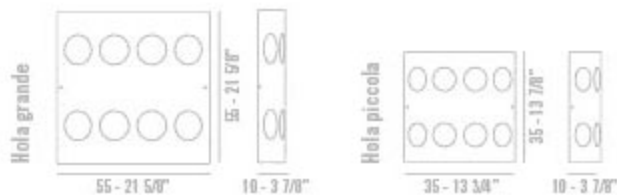

HOLA

DESIGN: ROBERTO
+ LUDOVICA PALOMBA / 1998

Arancio

HOLA GRANDE
ALOGENA
1X150W

HOLA GRANDE
FLUORESCENZA
2X24W

HOLA PICCOLA
ALOGENA
1X150W

WALL LAMP WITH
LACQUERED METAL
SUPPORT AND FITTED WITH
SILKSCREEN-PRINTED GLASS
DIFFUSER.