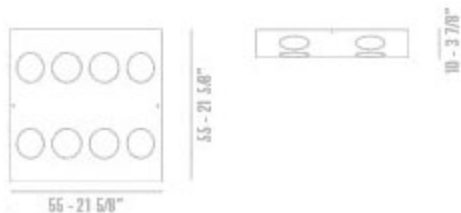

HOLA

DESIGN: ROBERTO
+ LUDOVICA PALOMBA / 1998

HOLA GRANDE
ALOGENA
1X150W

HOLA GRANDE
ALOGENA
1X100W

HOLA GRANDE
FLUORESCENZA
2X24W

CEILING LAMP FITTED WITH
LACQUERED METAL
SUPPORT AND SILKSCREEN-
PRINTED GLASS DIFFUSER.