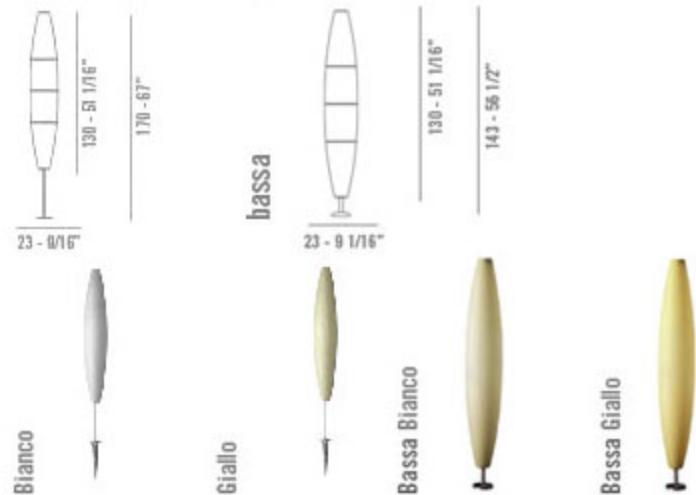

# HAVANA OUTDOOR

DESIGN: JOZEPH FORAKIS / 2005

**HAVANA OUTDOOR**  
INCANDESCENZA  
1X60W

**HAVANA OUTDOOR**  
ENERGY SAVING  
1X23W

OUTDOOR LAMP MADE OF A SINGLE ROTATIONAL MOULDED PIECE IN WHITE OR COLOURED POLYETHYLENE. THE STRUCTURE IS AVAILABLE IN THE VERSION WITH A STAKE, WITH UNDERGROUND BOX OR WITH REPOSITIONABLE BASE.