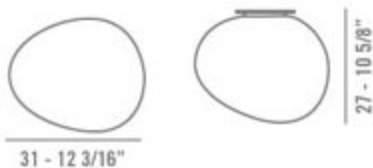

Gregg media