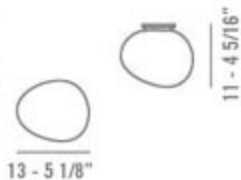

GREGG

DESIGN: ROBERTO
+ LUDOVICA PALOMBA / 2007

Gregg piccola