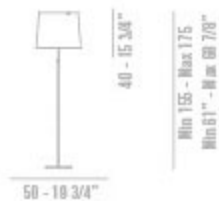

GIGA LITE

DESIGN: MARC SADLER / 2004

Giga-Lite Nero

Giga-Lite Giallo

GIGA LITE
INCANDESCENZA
3X150W

GIGA LITE
ENERGY SAVING
3X23W

EXTENDABLE FLOOR LAMP
WITH DIMMER WITH
FIBREGLASS DIFFUSER IN
THE FINISH YELLOW
KEVLAR® OR BLACK
CARBON THREAD. FRAME IN
BRUSHED STAINLESS STEEL.