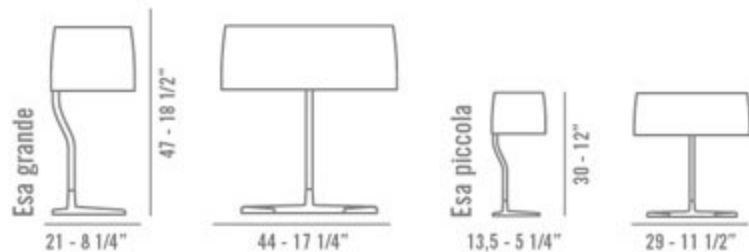

ESA 07

DESIGN: LIEVORE ASOCIADOS / 1996

ESA GRANDE
INCANDESCENZA
1X100W

ESA PICCOLA
ALOGENA
1X40W

LAMP WITH BASE IN
POLISHED ALUMINIUM AND
BLOWN POLISHED GLASS
DIFFUSER, WHITE INSIDE
AND COLOURED OUTSIDE.