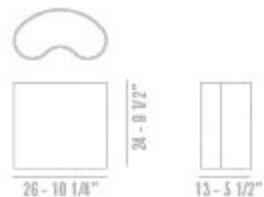

DOUBLE 07

DESIGN: VALERIO BOTTIN / 1996

DOUBLE
INCANDESCENZA
2X100W

DOUBLE
ENERGY SAVING
2X20W

WALL LAMP WITH SUPPORT
IN LACQUERED METAL AND
BLOWN POLISHED GLASS
DIFFUSER, WHITE INSIDE
AND COLOURED OUTSIDE.