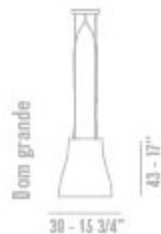

DOM

DESIGN: ROBERTO
+ LUDOVICA PALOMBA / 1998

DOM PICCOLA
INCANDESCENZA
1X100W

DOM PICCOLA
ENERGY SAVING
1X20W

DOM GRANDE
ALOGENA
1X200W

SUSPENSION LAMP WITH
SUPPORT IN LACQUERED
METAL AND BLOWN SATIN
GLASS DIFFUSER.
ENGRAVED DECORATION ON
EXTERNAL SURFACE.