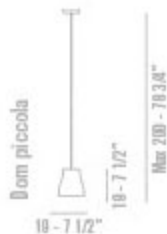

DOM

DESIGN: ROBERTO
+ LUDOVICA PALOMBA / 1998

DOM PICCOLA
INCANDESCENZA
1X100W

DOM PICCOLA
ENERGY SAVING
1X20W

DOM GRANDE
ALOGENA
1X200W

SUSPENSION LAMP WITH
SUPPORT IN LACQUERED
METAL AND BLOWN SATIN
GLASS DIFFUSER.
ENGRAVED DECORATION ON
EXTERNAL SURFACE.