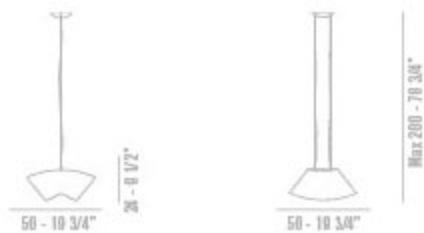

CROSS

DESIGN: VALERIO BOTTIN / 1998

CROSS
ALOGENA
1x200W

SUSPENSION LAMP WITH
LACQUERED METAL
SUPPORT AND BLOWN
SATIN GLASS DIFFUSER,
WHITE INSIDE AND
COLOURED OUTSIDE,
PROJECTS A DIRECT BEAM
UPWARDS AND DIFFUSES
LIGHT DOWNWARDS.