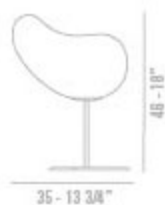

cocò

DESIGN: ALDO CIBIC / 2000

Bianco

Rosso Rubino

cocò
INCANDESCENZA
1X100W

LAMP WITH BASE IN
LACQUERED METAL AND
BLOWN SATIN GLASS
DIFFUSER, WHITE INSIDE
AND COLOURED OUTSIDE.