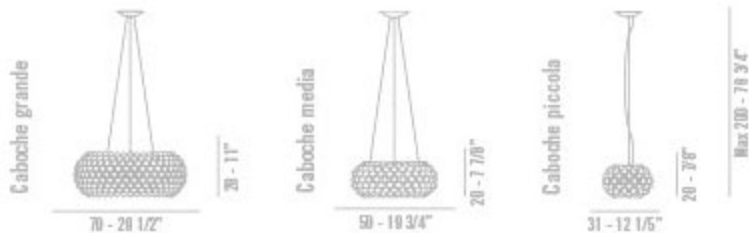

CABOCHE

DESIGN: PATRICIA URQUIOLA
+ ELIANA GEROTTO / 2005

CABOCHE MEDIA
ALOGENA
1X200W

CABOCHE GRANDE
ALOGENA
1X300W

CABOCHE PICCOLA
ALOGENA
1X60W

SUSPENSION LAMP
COMPOSED BY
TRANSPARENT GLOBES
MADE OF
POLYMETHYLMETACRYLATE.
A SHADE IN WHITE MATT
FINISH GLASS OFFERS
DIRECT UPWARD AND
DOWNWARD LIGHT
PROJECTION AND
DIFFUSION THROUGHOUT
THE SPACE.