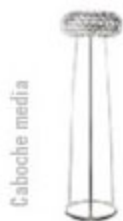

# CABOCHE

DESIGN: PATRICIA URQUIOLA  
+ ELIANA GEROTTO / 2005

**CABOCHE MEDIA**  
ALOGENA  
1X200W

**CABOCHE GRANDE**  
ALOGENA  
1X300W

FLOOR LAMP COMPOSED BY SPHERES OF TRANSPARENT POLYMETHACRYLATE ORDERED IN A CONCENTRIC LAYOUT, THAT MULTIPLIES THE BRIGHTNESS OF THE CENTRAL LIGHT SOURCE. A SCREEN IN WHITE SATINIZED BLOWN GLASS GUARANTEES MAXIMUM DIFFUSION OF LIGHT AND PREVENTS GLARE. A SOLID BASE IS PROVIDED BY THE ORIGINAL DESIGN OF THE STEM.