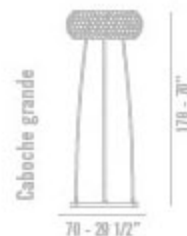

# CABOCHE

DESIGN: PATRICIA URQUIOLA  
+ ELIANA GEROTTO / 2005

**CABOCHE MEDIA**  
ALOGENA  
1X200W

**CABOCHE GRANDE**  
ALOGENA  
1X300W

FLOOR LAMP COMPOSED BY SPHERES OF TRANSPARENT POLYMETHACRYLATE ORDERED IN A CONCENTRIC LAYOUT, THAT MULTIPLIES THE BRIGHTNESS OF THE CENTRAL LIGHT SOURCE. A SCREEN IN WHITE SATINIZED BLOWN GLASS GUARANTEES MAXIMUM DIFFUSION OF LIGHT AND PREVENTS GLARE. A SOLID BASE IS PROVIDED BY THE ORIGINAL DESIGN OF THE STEM.