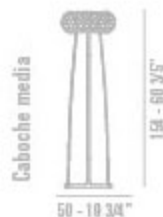

# CABOCHE

DESIGN: PATRICIA URQUIOLA  
+ ELIANA GEROTTO / 2005

**CABOCHE MEDIA**  
ALOGENA  
1X200W

**CABOCHE GRANDE**  
ALOGENA  
1X300W

FLOOR LAMP COMPOSED BY SPHERES OF TRANSPARENT POLYMETHACRYLATE ORDERED IN A CONCENTRIC LAYOUT, THAT MULTIPLIES THE BRIGHTNESS OF THE CENTRAL LIGHT SOURCE. A SCREEN IN WHITE SATINIZED BLOWN GLASS GUARANTEES MAXIMUM DIFFUSION OF LIGHT AND PREVENTS GLARE. A SOLID BASE IS PROVIDED BY THE ORIGINAL DESIGN OF THE STEM.