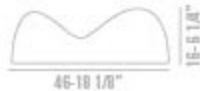

# BLOB

DESIGN: KARIM RASHID / 2002

**BLOB S**  
FLUORESCENZA  
1X24W

LAMP IN THREE SIZES, WITH  
WHITE OR COLOURED  
MOULDED POLYPROPYLENE  
DIFFUSER. BLOB S ALSO  
AVAILABLE IN WALL AND  
CEILING VERSIONS.