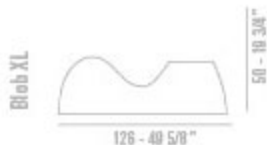

BLOB

DESIGN: KARIM RASHID / 2002

BLOB XL
FLUORESCENZA
2X55W

BLOB M
FLUORESCENZA
2X36W

LAMP IN THREE SIZES, WITH
WHITE OR COLOURED
MOULDED POLYPROPYLENE
DIFFUSER. BLOB S ALSO
AVAILABLE IN WALL AND
CEILING VERSIONS. ALSO
AVAILABLE AS OUTDOOR
LIGHT