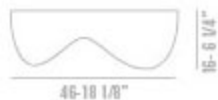

BLOB

DESIGN: KARIM RASHID / 2002

Bianco

Giallo

BLOB S
FLUORESCENZA
1X24W

LAMP IN THREE SIZES, WITH
WHITE OR COLOURED
MOULDED POLYPROPYLENE
DIFFUSER. BLOB S ALSO
AVAILABLE IN WALL AND
CEILING VERSIONS.