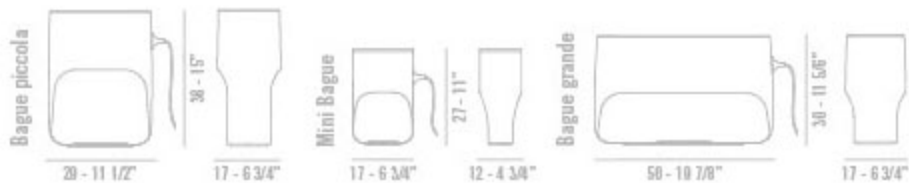

BAGUE

DESIGN: PATRICIA URQUIOLA
+ ELIANA GEROTTO / 2003

- Bianco
- Grigio
- Nero

BAGUE
GRANDE/PICCOLA
INCANDESCENZA
1X100W

MINI BAGUE
INCANDESCENZA
1X40W

TABLE LAMP IN THREE DIFFERENT SIZES, MADE OF A PERFORATED METAL NET COVERED WITH A SILICON RESIN, WITH A SATIN SCREEN DIFFUSER.