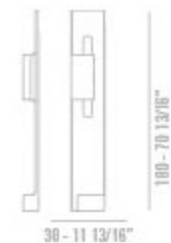

ARETHA

DESIGN: FERRUCCIO LAVIANI / 2006

Bianco

Arancio

Nero

ARETHA
ALOGENA
1X200W

FLOOR LAMP IN LACQUERED ALUMINIUM. THE LIGHT IT GIVES OFF IS ALMOST ENTIRELY REFRACTED, WHILE A THIN CUT ON THE SHADE ALLOWS LIGHT TO EMANATE FROM THE BACKSIDE AS WELL.