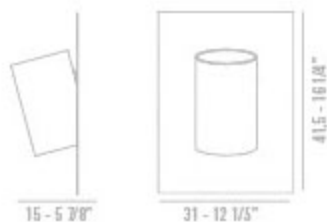

AFFIX

DESIGN: VALERIO BOTTIN / 2001

AFFIX
INCANDESCENZA
1X150W

AFFIX
ENERGY SAVING
1X11W

WALL LAMP FEATURING
RECTANGULAR ANODISED
ALUMINIUM SUPPORT AND
BLOWN SATIN GLASS
DIFFUSER.