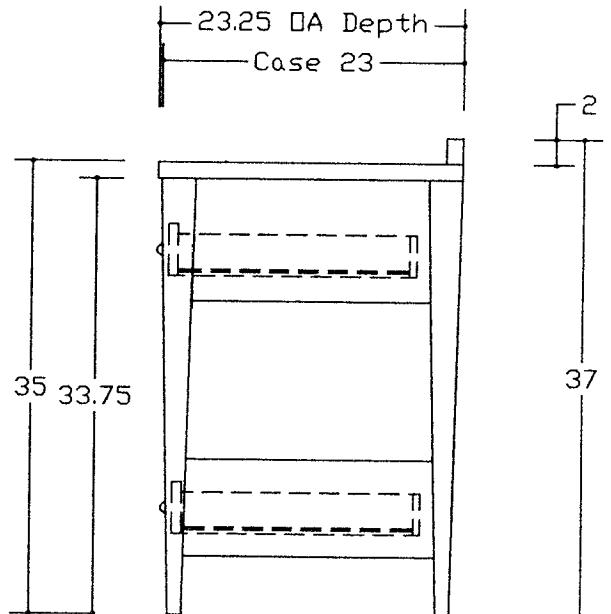

133203 MIRROR

133250 VANITY

PLEASE SPECIFY FINISH SELECTION

1.25" (3 cm) SOLID STONE TOP

FLAT POLISHED EDGE TREATMENT STANDARD

2" BACKSPLASH

VITREOUS CHINA UNDERMOUNT BASIN

HANDCRAFTED FURNITURE

HARDWARE INCLUDED

4 FUNCTIONAL DRAWERS

LEFT FACING MOUNTED BASIN STANDARD

*OPTIONAL BASIN LOCATIONS: CENTER AND RIGHT FACING

PLEASE SPECIFY

IF MOUNTED CENTER 2 TOP DRAWERS ARE NONFUNCTIONAL

ADJUSTABLE LEVELERS

DESIGN COPYRIGHT PROTECTED 2005 FORMS+*fixtures*™
DESIGNER: MM REYNOLDS

PROFESSIONAL INSTALLATION RECOMMENDED