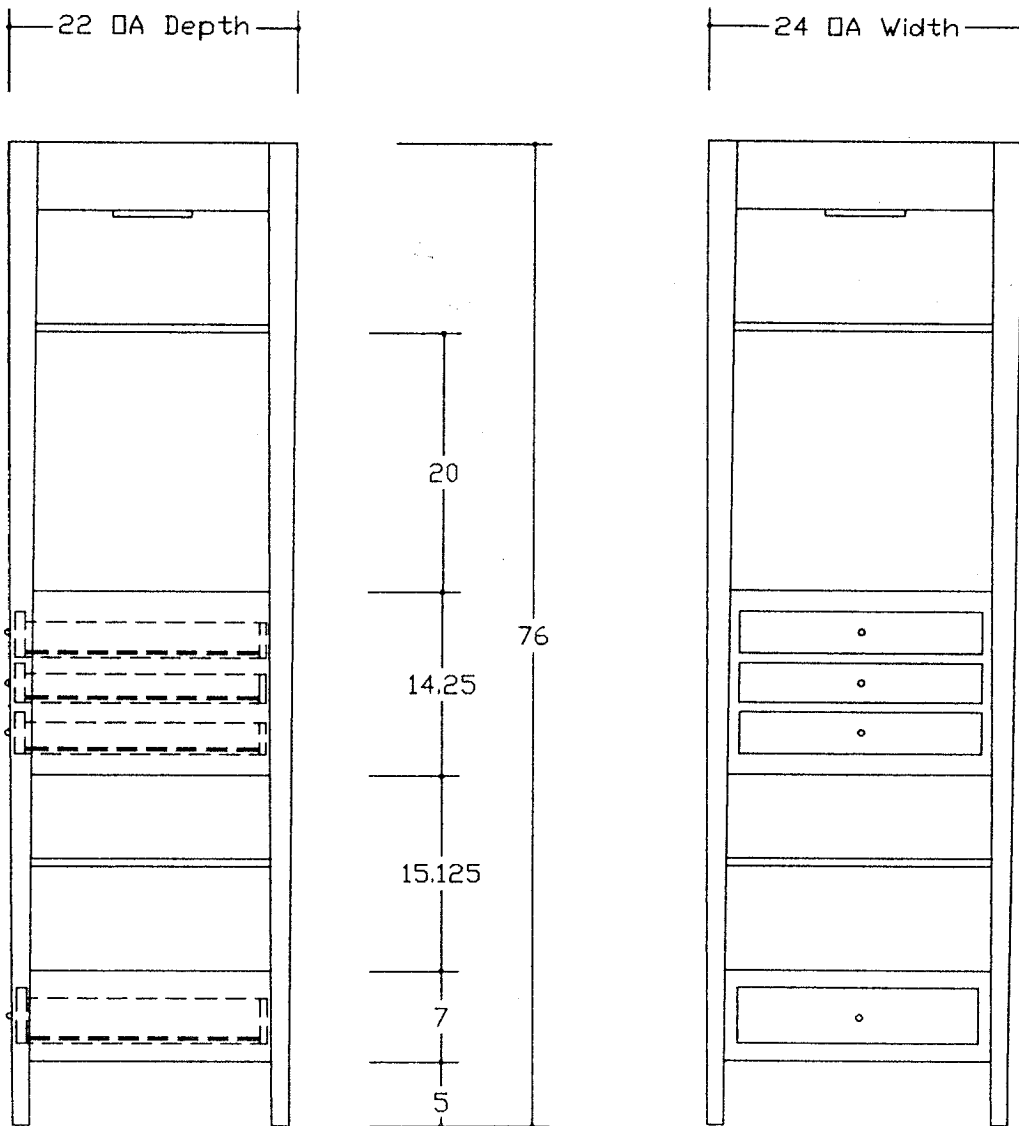

PLEASE SPECIFY FINISH SELECTION

- HANDCRAFTED FURNITURE
- HARDWARE INCLUDED
- 4 FUNCTIONAL DRAWERS
- 2 TEMPERED GLASS SHELVES
- TOUCH LITE ON DIMMER
- ADJUSTABLE LEVELERS

DESIGN COPYRIGHT PROTECTED 2005 FORMS+*fixtures*™
DESIGNER: MM REYNOLDS

FORMS+*fixtures*™

T> 336.389.0101

F> 336.389.0102

www.farmsandfixtures.com

sales@farmsandfixtures.com