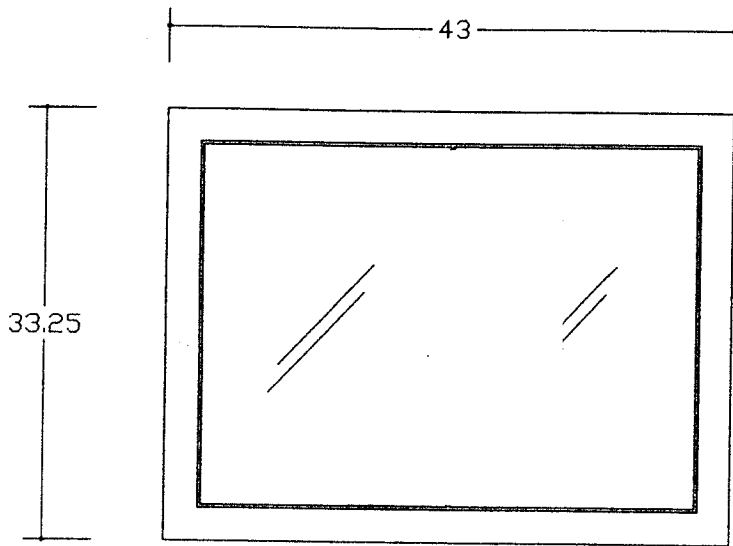

HARDWARE INCLUDED

4 FUNCTIONAL DRAWERS

LEFT FACING MOUNTED BASIN STANDARD

*OPTIONAL BASIN LOCATIONS: CENTER AND RIGHT FACING

PLEASE SPECIFY

IF MOUNTED CENTER 2 TOP DRAWERS ARE NONFUNCTIONAL

ADJUSTABLE LEVELERS