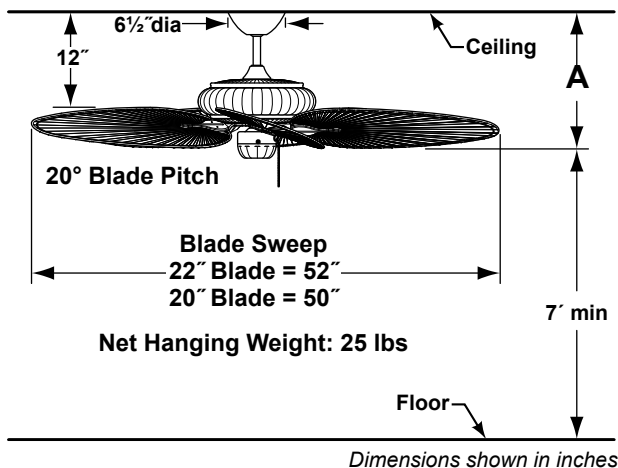

The Belleria® Fan Assembly – FP4320**

**Available Finishes	
AG	Aged Copper
AN	Antique Nickel
AZ	Aged Bronze
LT	Latte
MW	Matte White
TB	Textured Black
TS	Tortoise Shell

Distance from Ceiling to Edge of Blade	A
Fan w/6" downrod	15"
Fan w/12" downrod	21"
Fan w/18" downrod	27"
Fan w/24" downrod	33"
Fan w/36" downrod	45"
Fan w/48" downrod	57"
Fan w/60" downrod	69"
Fan w/72" downrod	81"

Available Plastic Blades		
Palm Leaf	BPP1	Natural - 22" Wide Oval
Palm Leaf-Brown	BPP1BR	Painted - 22" Wide Oval
Palm Leaf	BPP4	Natural - 22" Narrow Oval
Palm Leaf-Brown	BPP4BR	Painted - 22" Narrow Oval
Palm Leaf-Green	BPP4GR	Painted - 22" Narrow Oval
Woven Bamboo	BPD1A	Antique - 22" Wide Oval
Woven Bamboo	BPD4A	Antique - 22" Narrow Oval
Woven Bamboo	BPD4MW	Matte White - 22" Narrow Oval
Woven Bamboo	BPD4BL	Black - 22" Narrow Oval
Traditional Wood	BPW10CY	Cherry - 20" Narrow
Traditional Wood	BPW10WO	Washed Oak - 20" Narrow

INSTALLATION REQUIREMENTS:

Ceiling fan attaches to electrical junction box securely anchored and capable of withstanding a load of at least 50 lbs.

ELECTRICAL REQUIREMENTS:

Ceiling fan requires a grounded electrical supply line of 120 volts AC, 60 Hz, 15 amp circuit.

FAN SPEEDS:

3-speed pull-chain with reversing switch (on the motor). 1st Pull-High – 155 rpm; 2nd Pull-Med – 95 rpm; 3rd Pull-Low – 65 rpm (with BPW blades)

BLADE OPTIONS:

Wet-Location (Plastic - BP, BPD & BPW Series) Palm, Bamboo, and Wood blades are available (sold separately in sets of 5). See catalog or visit our website, www.fanimation.com for more information.

CONTROL OPTIONS (Dry Applications Only):

Optional controls are: C1 or C2 wall controls; C4 remote control with canopy receiver. Installation & operating instructions provided with each control.

LIGHTING OPTIONS:

Optional lighting fitters and light kits are available, including a variety of four-light fixtures with a maximum of 240 watts. Some are water-sealed and UL wet location approved. See catalog or visit our website, www.fanimation.com for more lighting options.

DOWN ROD OPTIONS:

The Belleria® fan comes with a standard 6" wet-location down rod. Optional wet-location down rods are available in 12", 18", 24", 36", 48", 60", and 72". The Belleria® fan can be mounted on a sloped ceiling up to 30°. Most sloped ceiling installations require a down rod longer than the standard 6" down rod. Optional sloped ceiling ball kits (SCB52) are available for up to 52°. Call tech support for more information.

DAMP / WET LOCATION:

Fan rated for both Damp & Wet Location usage.

10983 Bennett Parkway
Zionsville, IN 46077
Toll Free (888) 567-2055
FAX (866) 482-5215

Outside U.S. call (317) 733-4113

Visit Our Website www.fanimation.com