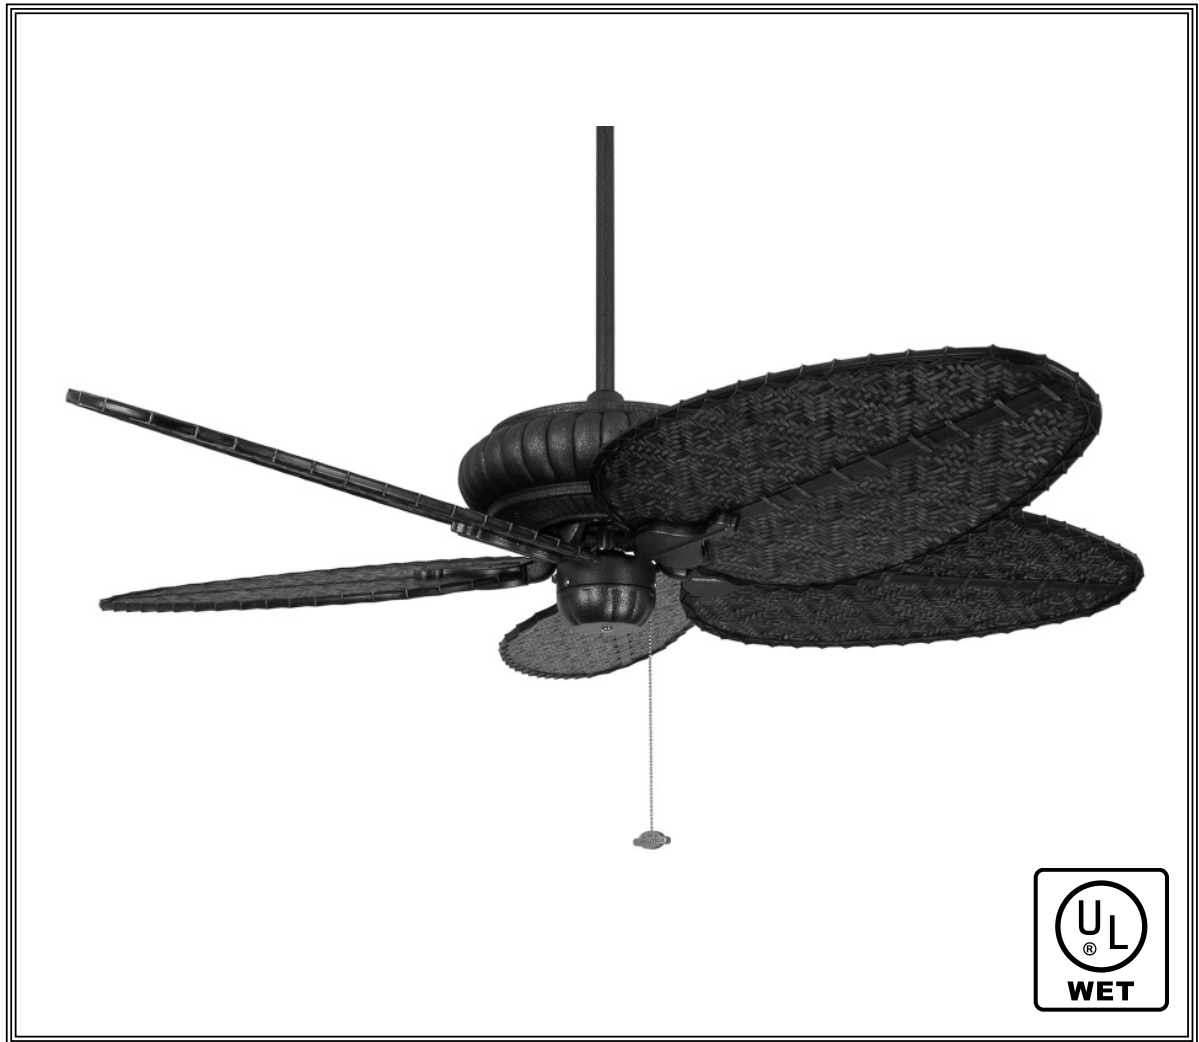

The Belleria[®]

FP4320 Series

SPECIFICATION SHEET

Product Specifications subject to change

The Belleria® Fan Assembly – FP4320**

| **Available Finishes | |
|----------------------|----------------|
| AG | Aged Copper |
| AN | Antique Nickel |
| AZ | Aged Bronze |
| LT | Latte |
| MW | Matte White |
| TB | Textured Black |
| TS | Tortoise Shell |

| Distance from Ceiling to Edge of Blade | A |
|--|-----|
| Fan w/6" downrod | 15" |
| Fan w/12" downrod | 21" |
| Fan w/18" downrod | 27" |
| Fan w/24" downrod | 33" |
| Fan w/36" downrod | 45" |
| Fan w/48" downrod | 57" |
| Fan w/60" downrod | 69" |
| Fan w/72" downrod | 81" |