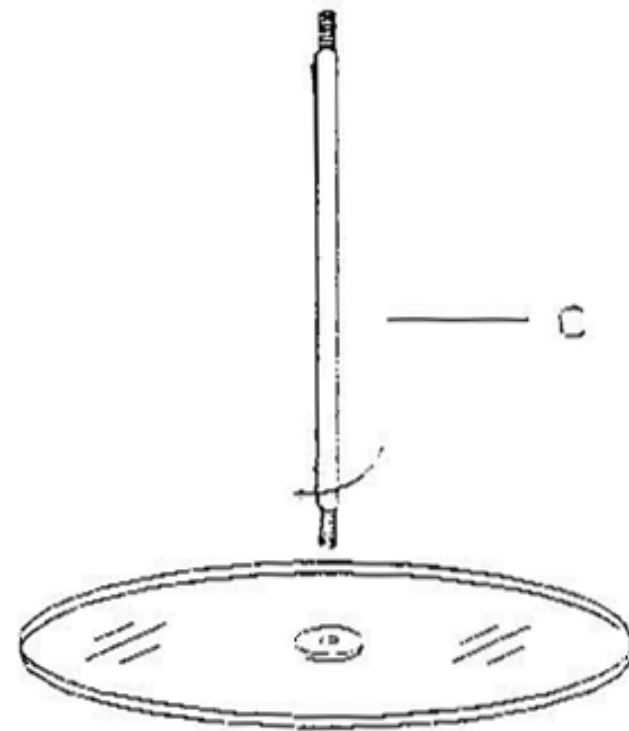

PLEASE NOTE: Check that you have received all components and hardware before assembling. If you are missing any parts, contact your retailer, or fax Euro Style at 415.455.8033.

1