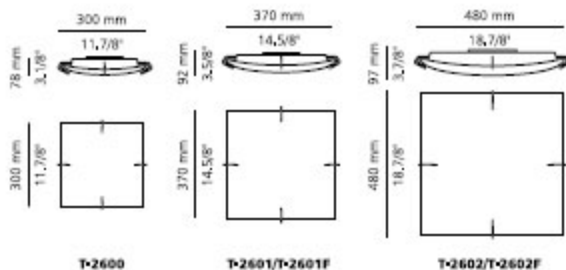

T-2601

Up to 200W T3 118 mm R7s base 120V

T-2601F

2 x 26W G24q3 base
electronic ballast 120/277V

T-2602

Up to 200W T3 118 mm R7s base 120V

T-2602F

2 x 26W G24q3 base
electronic ballast 120/277V

"tool-less"
entry for
relamping

see finishes
in page 236