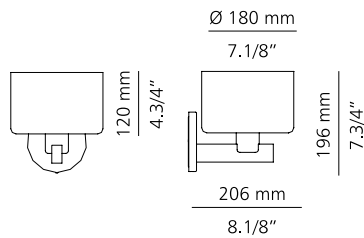

## A-2415

Incandescent wall sconce. White hand blown cased glass shade.

Aplique incandescente. Tulipa opal blanca.

36 BR | 37 NI | 61 SAT GOLD

### A-2415

Up to 1 x 100W A19 medium base 120V

Up to 1 x 100W BT15 medium base 120V

lamp up or  
lamp down

see finishes  
in page 236