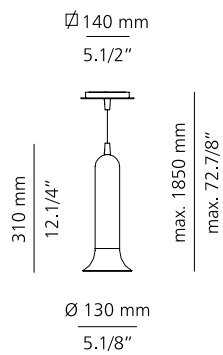

T-2442

ESTILUZ 

Pendant with direct light. Adjustable height.
Lámpara de techo. Luz directa. Altura regulable.

 22 CH | 27 WH | 37 NI

T-2442

 Up to 1 x 75W MR20 GU10 base 120V

see finishes
in page 236