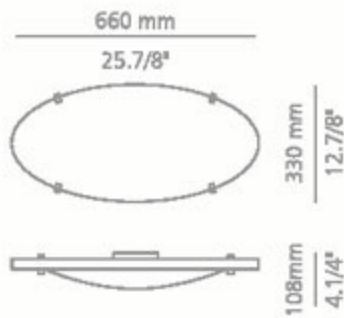

**T****2121  
2121F**

37 NI  
61 SAT GOLD  
27 WH  
white satin glass

**T-2121**

T3s (R7s) 78 mm 2 x 150 w

**T-2121F**

Electronic ballast  
2 x 24/26 w 2G-11

**CE**
**IP**  
**20**

(1) USA, N.A. - (2) ONLY USA