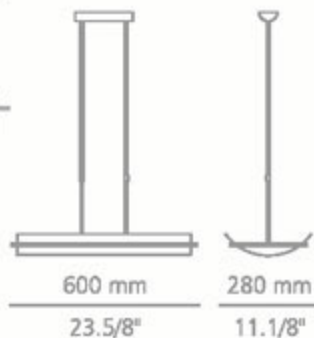

T**1248A
1248AF****37 NI
61 SAT GOLD (1)**

white satin glass

optional additional extenders

T-1248A

T3 (R7s) 118 mm 2 x 150 w

**T-1248AF**Electronic ballast
2 x 24/26 w 2G-11max-min 1060-530 mm
41.5/8"-20.7/8"**CE****IP
20**