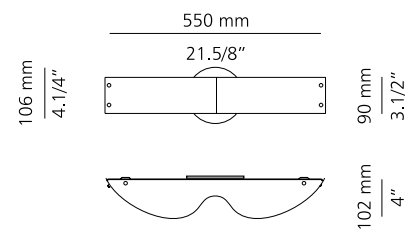

A-2541 / A-2541F

“tool-less”
entry for
relamping

see finishes
in page 236