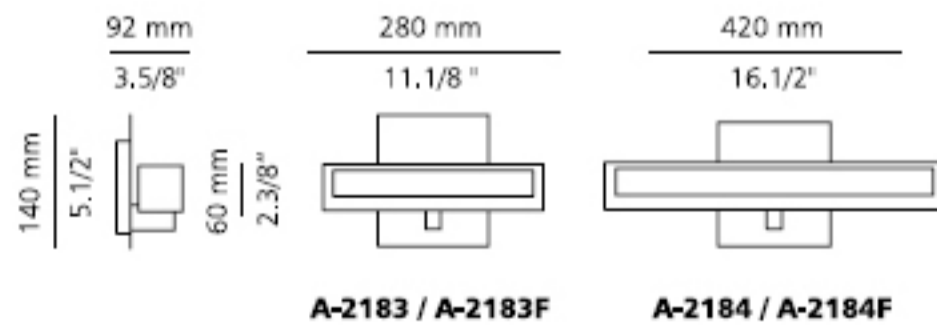

A-2184F

1 x 24/26/27W Twin 2G-11 base electronic ballast 120/277V

see finishes
in page 236