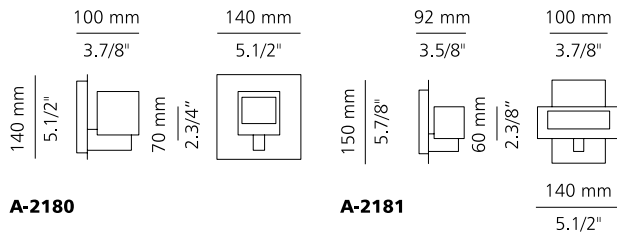

A-2181

Up to 1 x 100W T3 78mm R7s base 120V

A-2181

Pyrex glass top diffuser. Vidrio
Pyrex difusor superior.

see finishes
in page 236