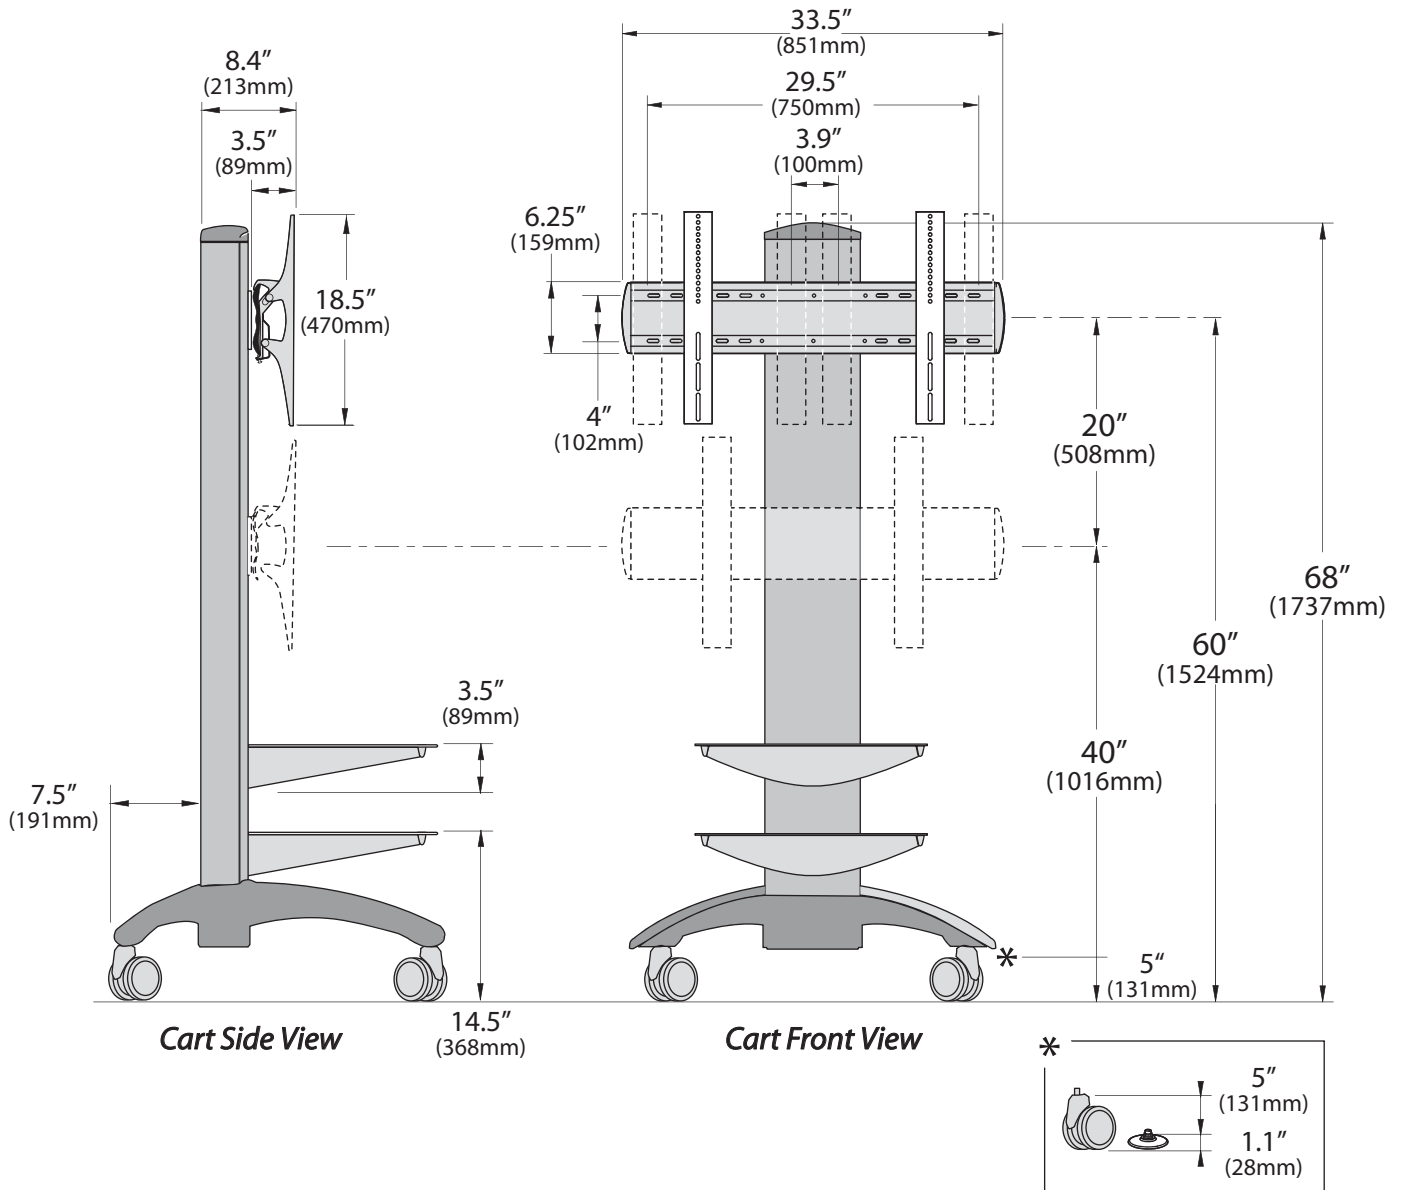

Large Display Cart

© 2006 Ergotron, Inc.
rev. 05/26/2006 DIM-059

Content is subject to change
without notification.

Ergotron, Inc.: St. Paul, MN; (800) 888-8458;
www.ergotron.com; sales@ergotron.com

Ergotron Europe: Amsterdam, The Netherlands;
Tel. +31 20 312.29.39; info.eu@ergotron.com