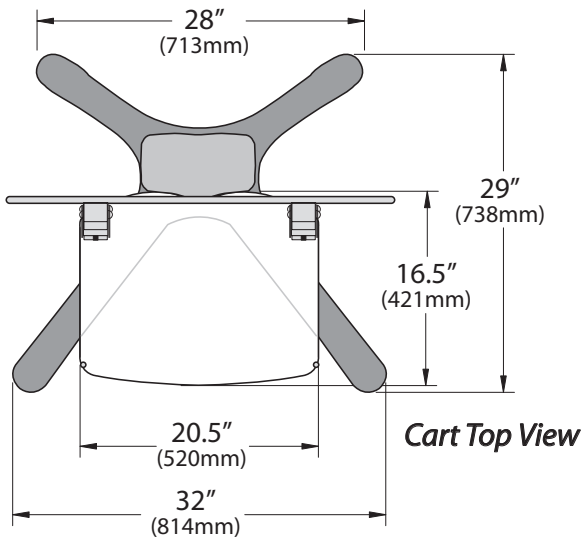

Large Display Cart

© 2006 Ergotron, Inc.
rev. 05/26/2006 DIM-059

Content is subject to change
without notification.

Ergotron, Inc.: St. Paul, MN; (800) 888-8458;
www.ergotron.com; sales@ergotron.com

Ergotron Europe: Amsterdam, The Netherlands;
Tel. +31 20 312.29.39; info.eu@ergotron.com