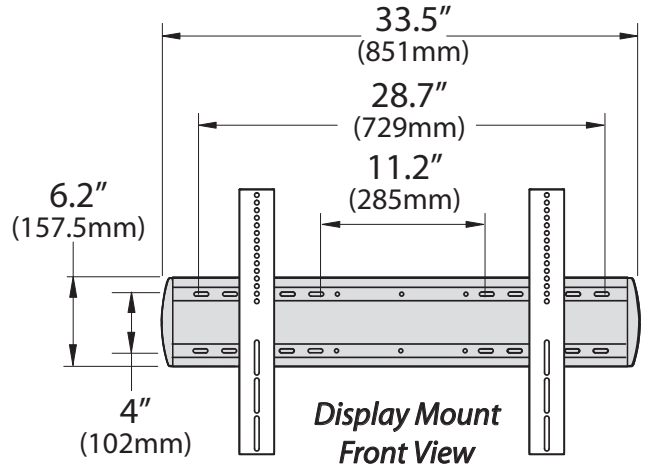

Large Display Cart

© 2006 Ergotron, Inc.
rev. 05/26/2006 DIM-059

Content is subject to change
without notification.

Ergotron, Inc.: St. Paul, MN; (800) 888-8458;
www.ergotron.com; sales@ergotron.com

Ergotron Europe: Amsterdam, The Netherlands;
Tel. +31 20 312.29.39; info.eu@ergotron.com