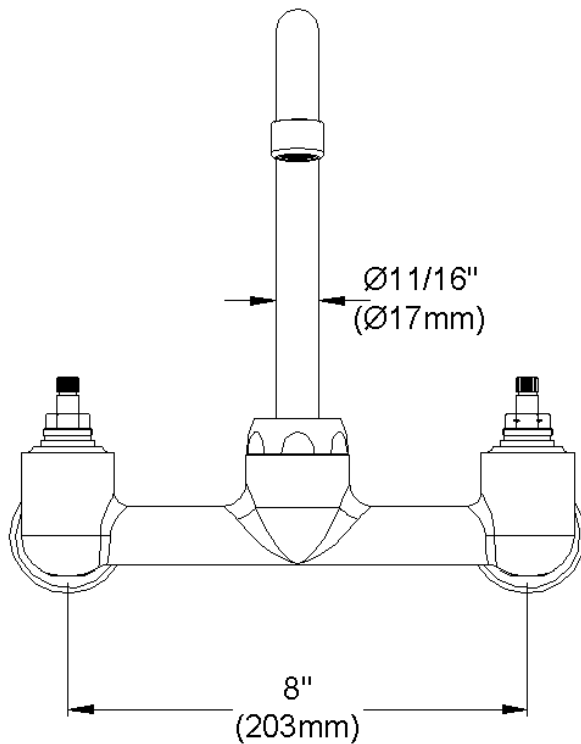

#### GENERAL FEATURES

- Quarter turn ceramic disc cartridge
- Solid brass construction
- Chrome finish
- Replacement cartridge A70001 for cold
- Replacement cartridge A70002 for hot
- Includes spout swing restriction pin
- 1/2" NPT Female Inlets

#### COMPLIES WITH:

- ASME/ANSI A112.18.1
- CSA B125-01
- NSF/ANSI 61
- ADA
- UPC/CUPC
- IAPMO Listed

Lever Handle 2 inch, Two Piece

Replacement Handle A55385  
Replacement Escutcheon A55390

**FRONT VIEW**