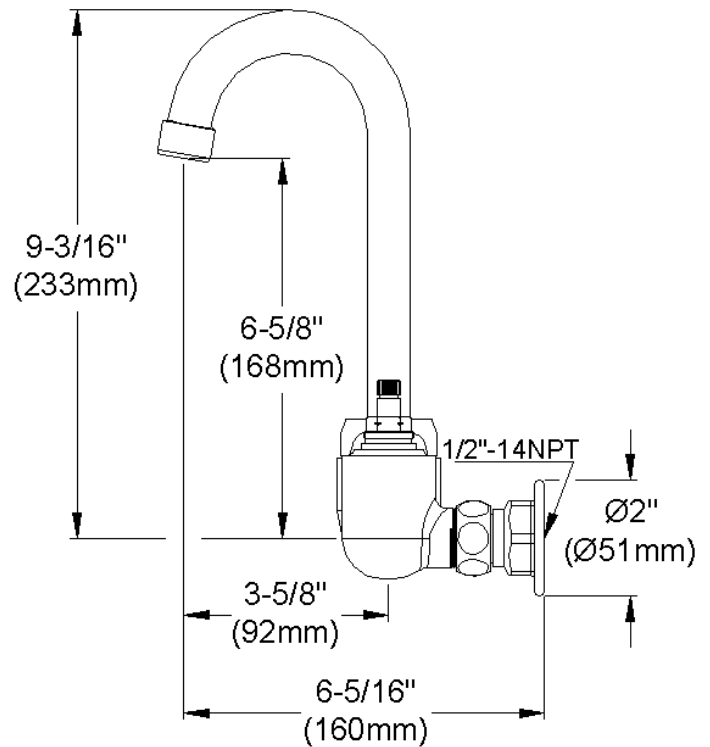

SIDE VIEW

Job Name:

Item #:

Notes:

Architect/Engineer Approval:

Date: 10/10/2005

For warranty information go to www.elkayusa.com