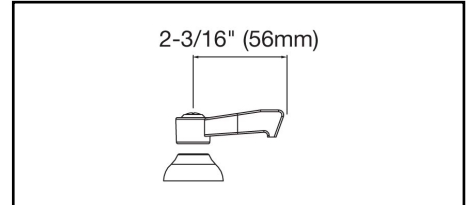

ELKAY®

SPECIFICATIONS

Commercial Faucet Model LK940GN04L2H Wall Mount 8" Center Gooseneck 4"

GENERAL FEATURES

- Quarter turn ceramic disc cartridge
- Solid brass construction
- Chrome finish
- Replacement cartridge A70001 for cold
- Replacement cartridge A70002 for hot
- Includes spout swing restriction pin
- 1/2" NPT Female Inlets

COMPLIES WITH:

- ASME/ANSI A112.18.1
- CSA B125-01
- NSF/ANSI 61
- ADA
- UPC/CUPC
- IAPMO Listed

Lever Handle 2 inch, Two Piece

Replacement Handle A55385
Replacement Escutcheon A55390