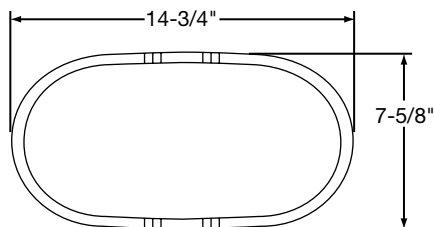

Since these are designed to rest on the flange of the sink, they are not recommended for single bowl undermount sinks that do not have a 1/2" reveal.

Sink Model	SC1407	LC1412
DLCGR332210L/R	X	
DLCGR382210L/R		X
DLCGR402210	X	
ELUH714	X	
ELUH1113		X
ELUH3221L/R	X	
ELUH322110L/R	X	
ELUH3621L/R		X
ELUH362110L/R		X
ELUH3920	X	
ILCGR4822L/R	X	
ILCGR5322L/R		X
LCGR3322L/R	X	
LCGR3822L/R		X

Model SC1407

Model LC1412

Model SC1407 Series Illustrated

Model LC1412 Series Illustrated

ALL DIMENSIONS IN INCHES. TO CONVERT TO MILLIMETERS MULTIPLY BY 25.4.

In keeping with our policy of continuing product improvement, Elkay reserves the right to change product specifications without notice.