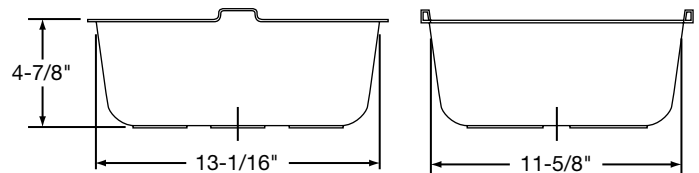

Since these are designed to rest on the flange of the sink, they are not recommended for single bowl undermount sinks that do not have a 1/2" reveal.

Sink Model	SC1407	LC1412
DLCGR332210L/R	X	
DLCGR382210L/R		X
DLCGR402210	X	
ELUH714	X	
ELUH1113		X
ELUH3221L/R	X	
ELUH322110L/R	X	
ELUH3621L/R		X
ELUH362110L/R		X
ELUH3920	X	
ILCGR4822L/R	X	
ILCGR5322L/R		X
LCGR3322L/R	X	
LCGR3822L/R		X

Model SC1407

Model LC1412

Model SC1407 Series Illustrated

Model LC1412 Series Illustrated

ALL DIMENSIONS IN INCHES. TO CONVERT TO MILLIMETERS MULTIPLY BY 25.4.

In keeping with our policy of continuing product improvement, Elkay reserves the right to change product specifications without notice.