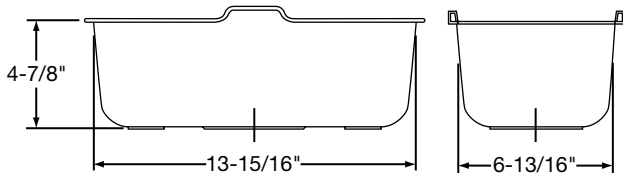

Since these are designed to rest on the flange of the sink, they are not recommended for single bowl undermount sinks that do not have a 1/2" reveal.

Sink Model	SC1407	LC1412
DLCGR332210L/R	X	
DLCGR382210L/R		X
DLCGR402210	X	
ELUH714	X	
ELUH1113		X
ELUH3221L/R	X	
ELUH322110L/R	X	
ELUH3621L/R		X
ELUH362110L/R		X
ELUH3920	X	
ILCGR4822L/R	X	
ILCGR5322L/R		X
LCGR3322L/R	X	
LCGR3822L/R		X

Model SC1407

Model LC1412

Model SC1407 Series Illustrated

Model LC1412 Series Illustrated

ALL DIMENSIONS IN INCHES. TO CONVERT TO MILLIMETERS MULTIPLY BY 25.4.

In keeping with our policy of continuing product improvement, Elkay reserves the right to change product specifications without notice.