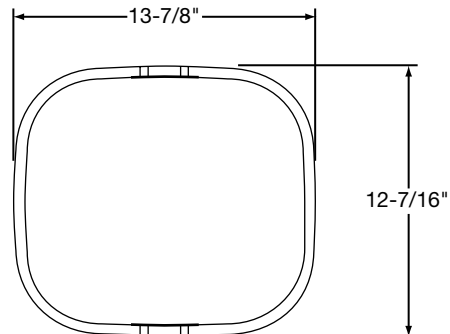

MODELS

SC1407 – Small colander. Designed to fit bowls with dimensions of 7" x 14-1/8". Available in white (W) color only.

LC1412 – Large colander. Designed to fit bowls with dimensions of 11-3/4" x 13-1/4". Available in white (W) color only.

Since these are designed to rest on the flange of the sink, they are not recommended for single bowl undermount sinks that do not have a 1/2" reveal.

Sink Model	SC1407	LC1412
DLCGR332210L/R	X	
DLCGR382210L/R		X
DLCGR402210	X	
ELUH714	X	
ELUH1113		X
ELUH3221L/R	X	
ELUH322110L/R	X	
ELUH3621L/R		X
ELUH362110L/R		X
ELUH3920	X	
ILCGR4822L/R	X	
ILCGR5322L/R		X
LCGR3322L/R	X	
LCGR3822L/R		X

Model SC1407

Model LC1412

Model SC1407 Series Illustrated

Model LC1412 Series Illustrated

ALL DIMENSIONS IN INCHES. TO CONVERT TO MILLIMETERS MULTIPLY BY 25.4.

In keeping with our policy of continuing product improvement, Elkay reserves the right to change product specifications without notice.