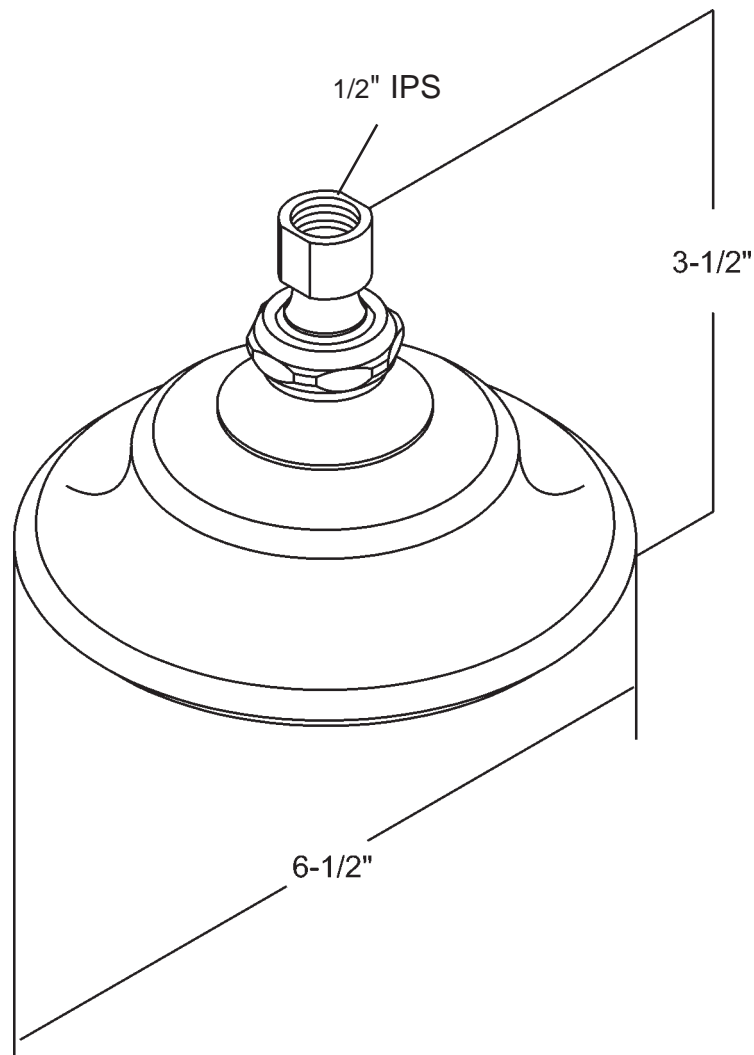

Specification for **SHSUN**

2.5 GPM

Overall Diameter	6 1/2"
Face Diameter	3 1/2"

Revised 1/18/03