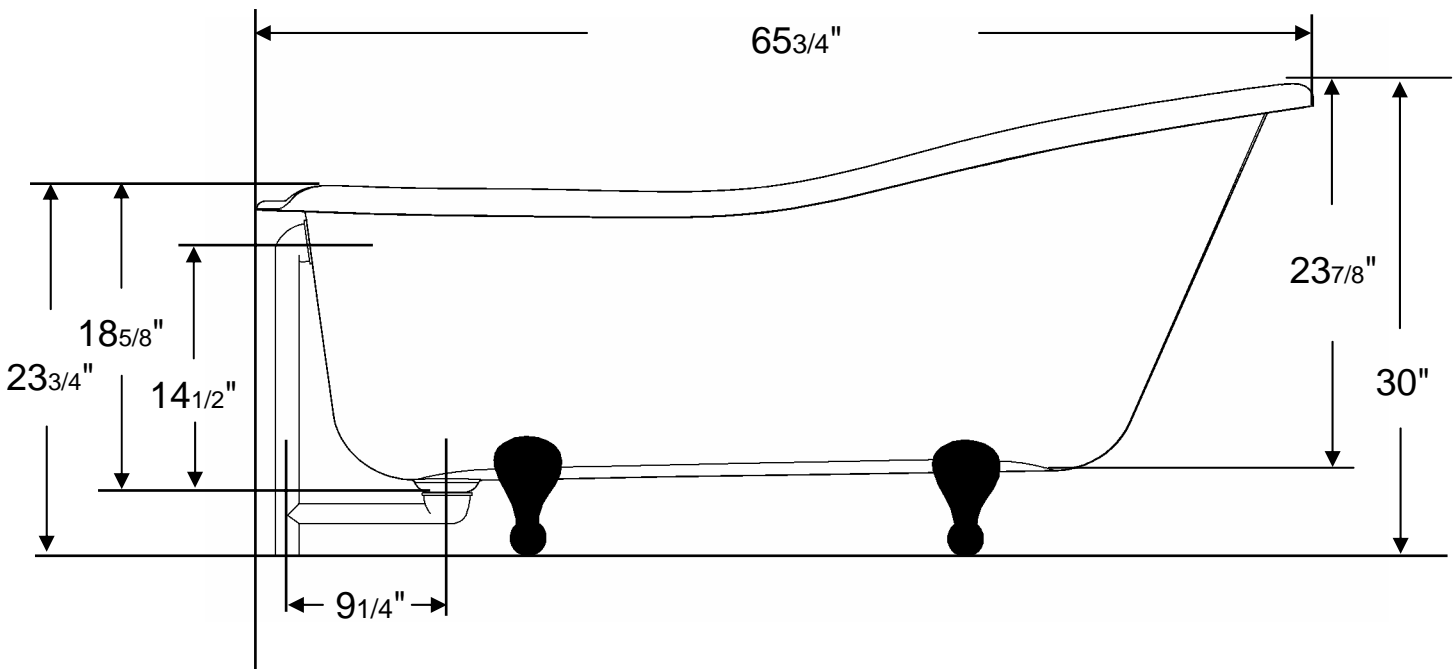

USASL67

Acrylic 67" Slipper

| | |
|---------------------|----------|
| Water Capacity | 48 Gal. |
| Empty Tub weight | 110 lbs. |
| Filled Tub Weight | 494 lbs. |
| Shipping tub weight | 144 lbs. |
| Max Water Depth | 12 1/2" |
| Hole Diameters | |
| Faucet | 1-3/8" |
| Drain | 2" |
| Overflow | 2-1/2" |

These dimensions are for reference only,
and can vary +/- 1/4". If exact
measurements are required, please use
the actual tub to be installed.

USASL67

These dimensions are for reference only,
and can vary +/- 1/4". If exact
measurements are required, please use
the actual tub to be installed.

USASL67

Feet location

These Dimensions are for reference only,
and can vary +/- 1/4". If exact
measurements are required, please use
the actual tub to be installed.