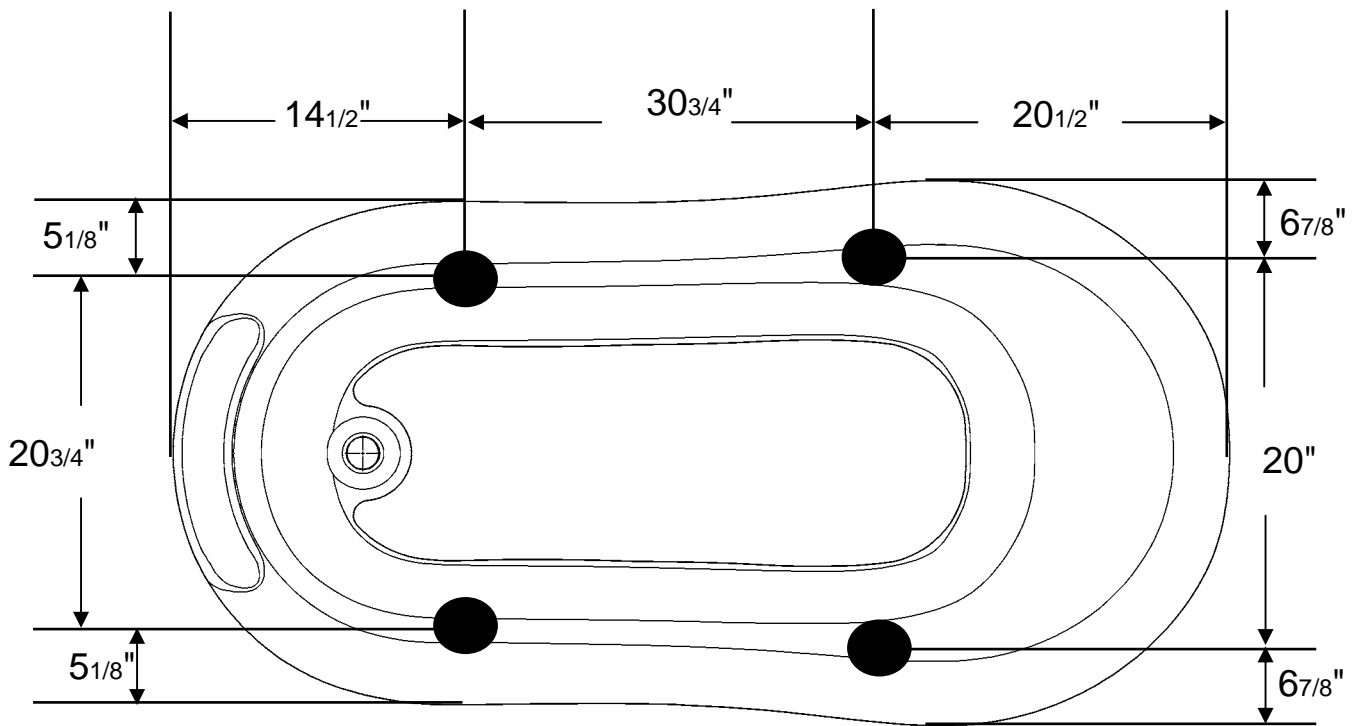

USASL67

Acrylic 67" Slipper

| | |
|---------------------|----------|
| Water Capacity | 48 Gal. |
| Empty Tub weight | 110 lbs. |
| Filled Tub Weight | 494 lbs. |
| Shipping tub weight | 144 lbs. |
| Max Water Depth | 12 1/2" |
| Hole Diameters | |
| Faucet | 1-3/8" |
| Drain | 2" |
| Overflow | 2-1/2" |

These dimensions are for reference only,
and can vary +/- 1/4". If exact
measurements are required, please use
the actual tub to be installed.

USASL67

These dimensions are for reference only,
and can vary +/- 1/4". If exact
measurements are required, please use
the actual tub to be installed.

USASL67

Feet location

These Dimensions are for reference only,
and can vary +/- 1/4". If exact
measurements are required, please use
the actual tub to be installed.