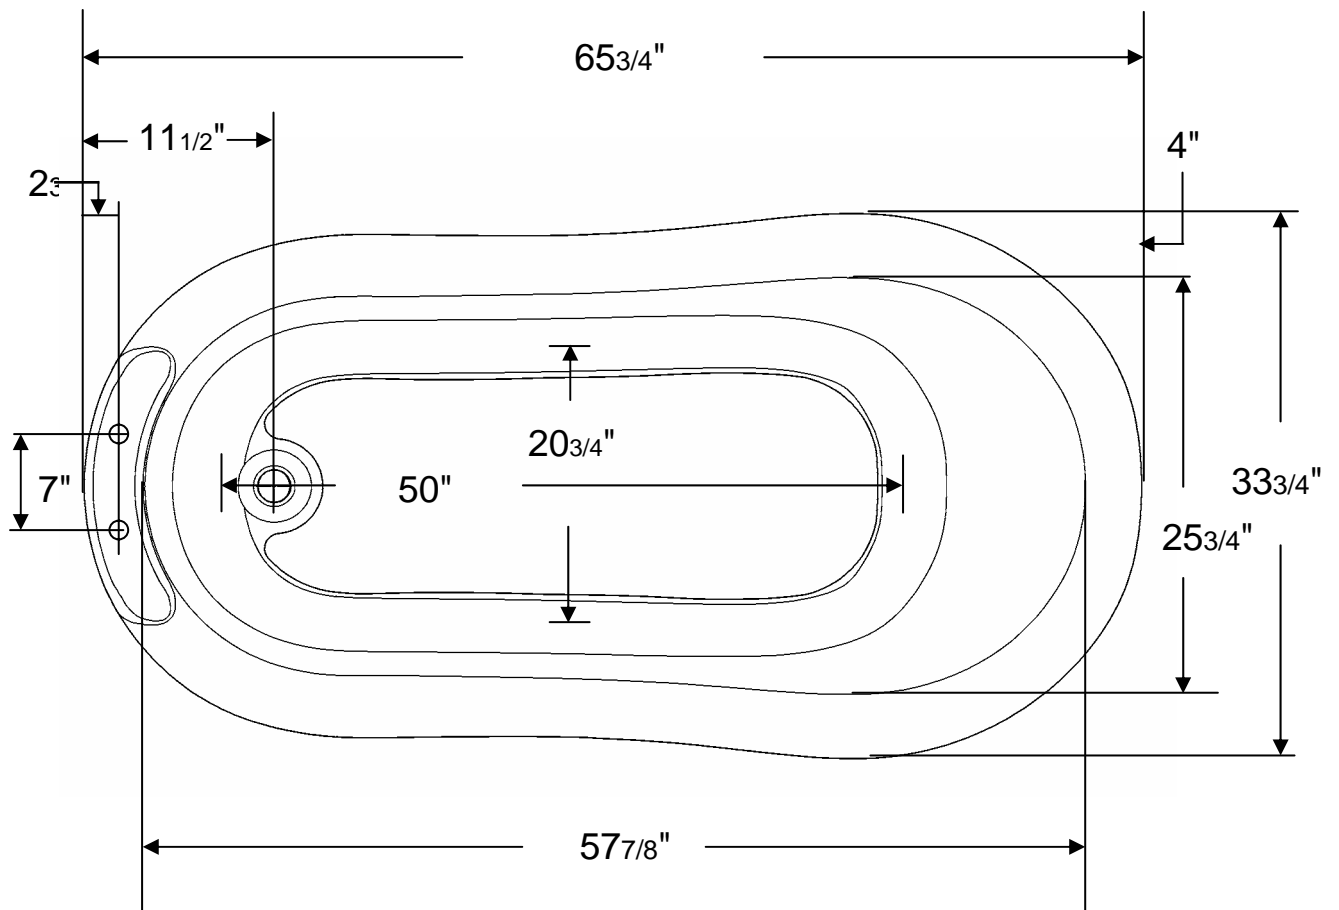

USASL67

Acrylic 67" Slipper

| | |
|---------------------|----------|
| Water Capacity | 48 Gal. |
| Empty Tub weight | 110 lbs. |
| Filled Tub Weight | 494 lbs. |
| Shipping tub weight | 144 lbs. |
| Max Water Depth | 12 1/2" |
| Hole Diameters | |
| Faucet | 1-3/8" |
| Drain | 2" |
| Overflow | 2-1/2" |

These dimensions are for reference only,
and can vary +/- 1/4". If exact
measurements are required, please use
the actual tub to be installed.

USASL67

These dimensions are for reference only,
and can vary +/- 1/4". If exact
measurements are required, please use
the actual tub to be installed.

USASL67

Feet location

These Dimensions are for reference only,
and can vary +/- 1/4". If exact
measurements are required, please use
the actual tub to be installed.