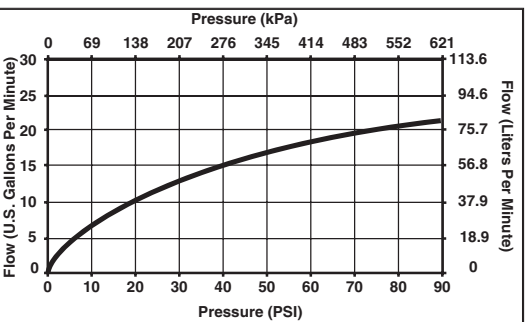

Available LHP Handle Options

▲ Designate proper finish suffix