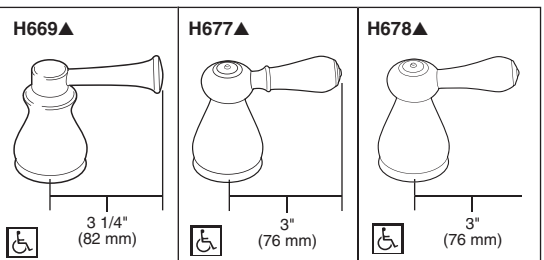

Available LHP Handle Options

▲ Designate proper finish suffix