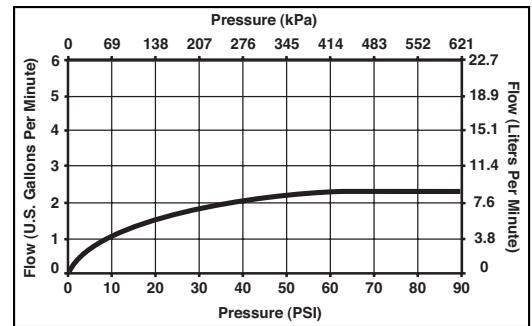

COMPLIES WITH:

- ASME A112.18.1/CSA B125.1
- Indicates ADA compliance to ICC/ANSI A117.1
- IAPMO Listed
- CSA Certified
- NSF 61