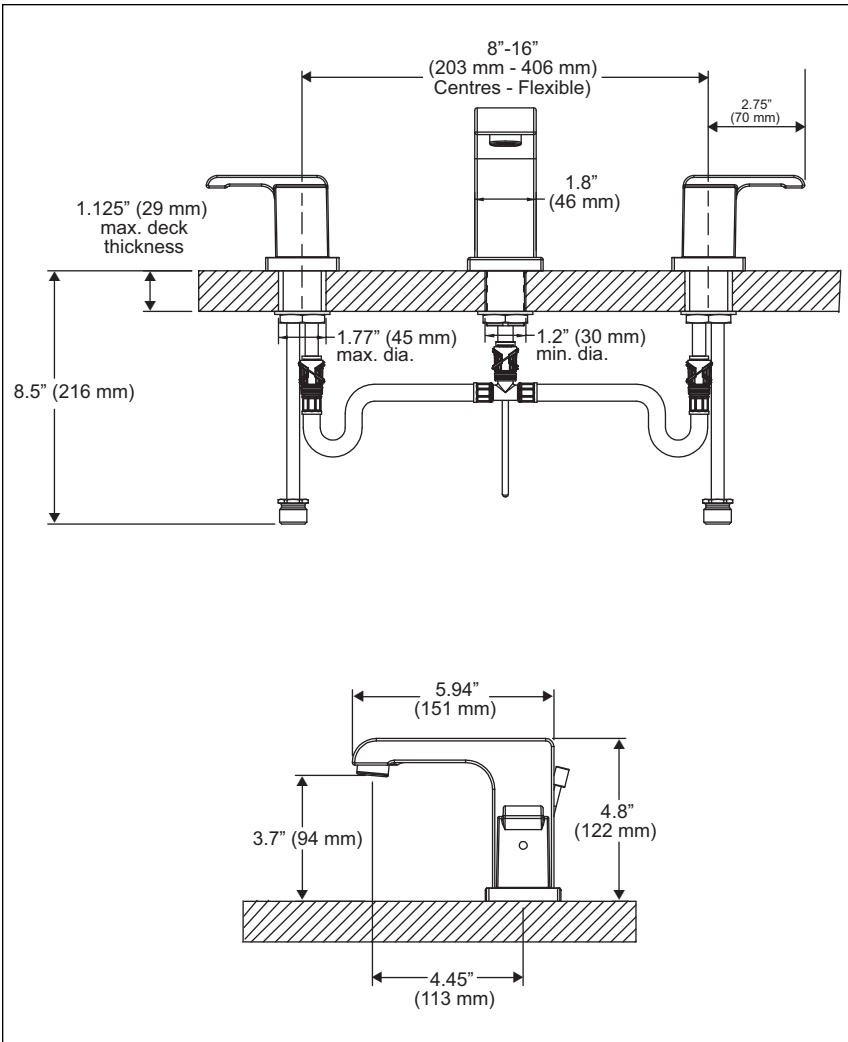

## LAVATORY FAUCETS

- Arzo™ Series
- Two Handle Widespread
- 3 Hole Sink Applications
- 6" to 16" Centres
- Quick-Snap® Installation

### STANDARD SPECIFICATIONS:

- Two handle lavatory faucet for concealed mounting on three hole sinks.
- Widespread - 6.6" (168 mm) to 16" (406 mm) centres.
- Solid brass fabricated end valve and cast spout bodies.
- Hot and cold stems are interchangeable.
- 1/4 turn stops.
- Control mechanism shall be of the rotating cylinder type with stainless steel plate and 180° rotation, with replaceable non-metallic seats operating in stainless steel lined sockets.
- 3/8" O.D. copper supply tubes.
- 1/2" - 14 NPSM adapters.
- Models have 50/50 drain with pop-up type fitting with plated flange and stopper.
- Quick-Snap® installation.