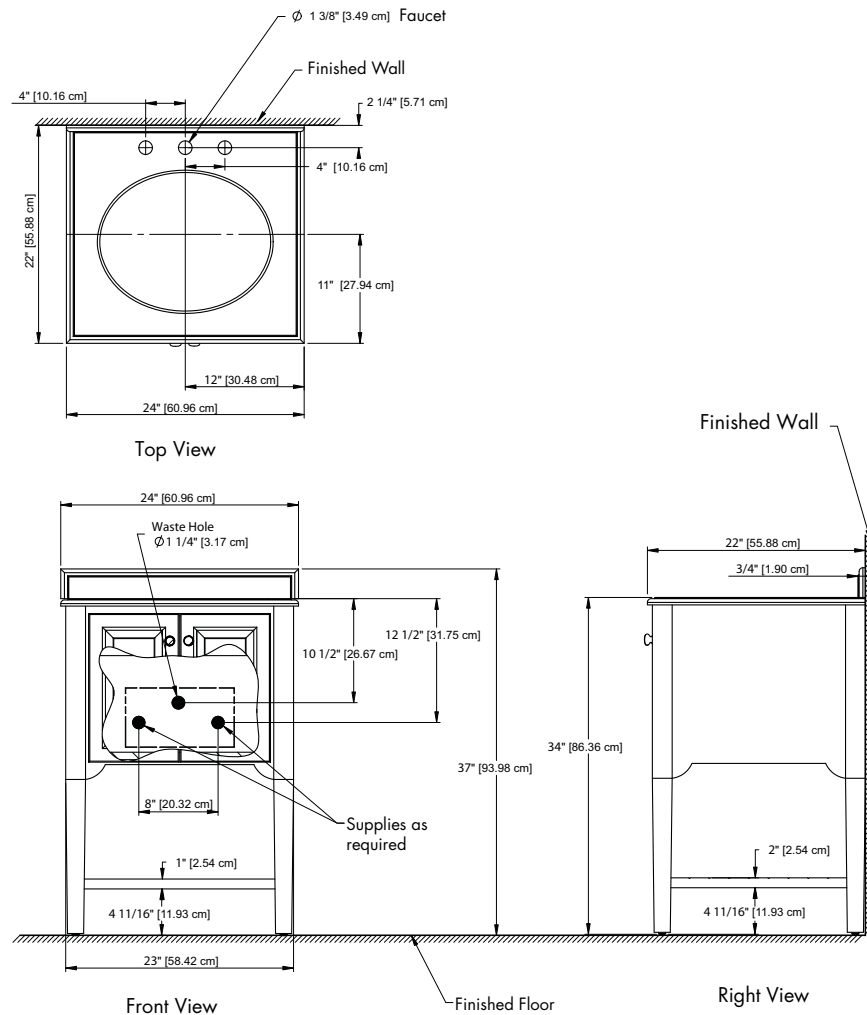

ROUGHING-IN DIMENSIONS

Customer Service: 561-274-2110
www.decolav.com

LET YOUR DREAMS COME ALIVE, YOUR PASSIONS
BECOME REALITY, BE THE ENVY OF YOUR NEIGHBORS®