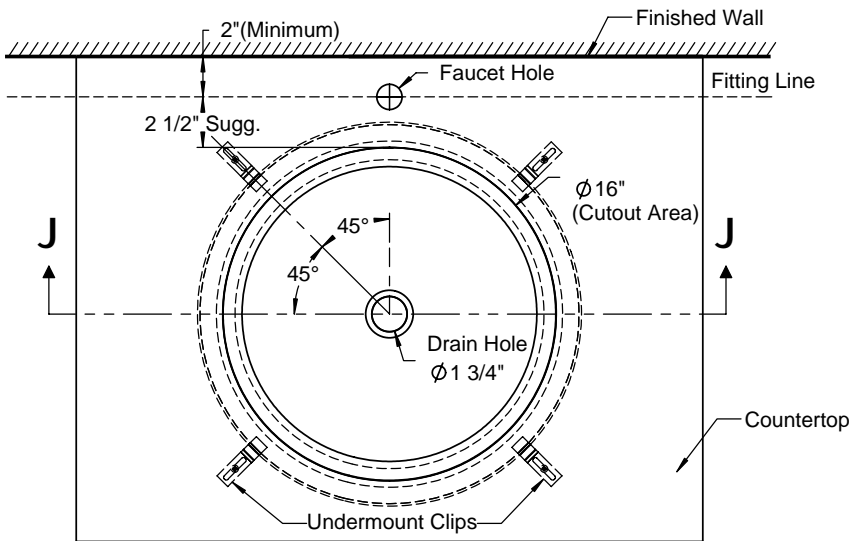

Product Description

Tempered Frosted Glass Basin

- Translucence™ Collection
- 12mm Glass
- 19" Round
- Tempered Natural Glass
- For Undermount Use

Roughing-in Dimensions

TOP VIEW

SECTION J-J

SIDE VIEW