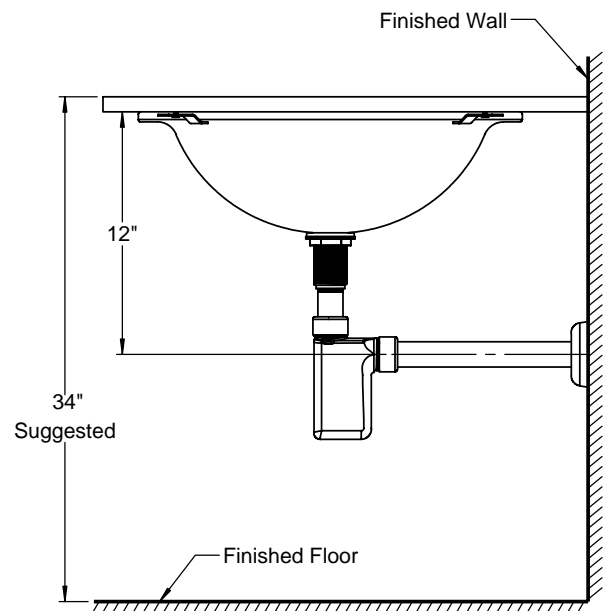

Product Description

Tempered Frosted Glass Basin

- Translucence™ Collection
- 12mm Glass
- 19" Round
- Tempered Natural Glass
- For Undermount Use

Roughing-in Dimensions

TOP VIEW

SECTION J-J

SIDE VIEW