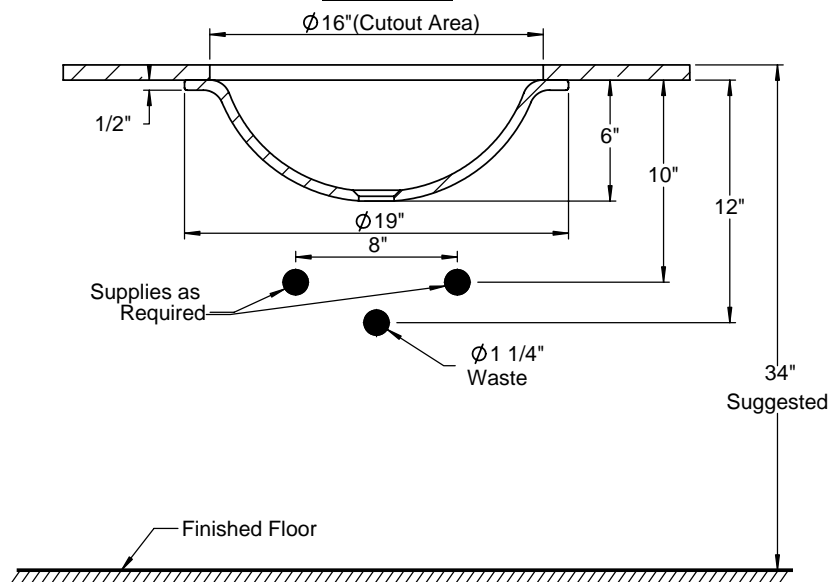

Product Description

Tempered Frosted Glass Basin

- Translucence™ Collection
- 12mm Glass
- 19" Round
- Tempered Natural Glass
- For Undermount Use

Roughing-in Dimensions

TOP VIEW

SECTION J-J

SIDE VIEW