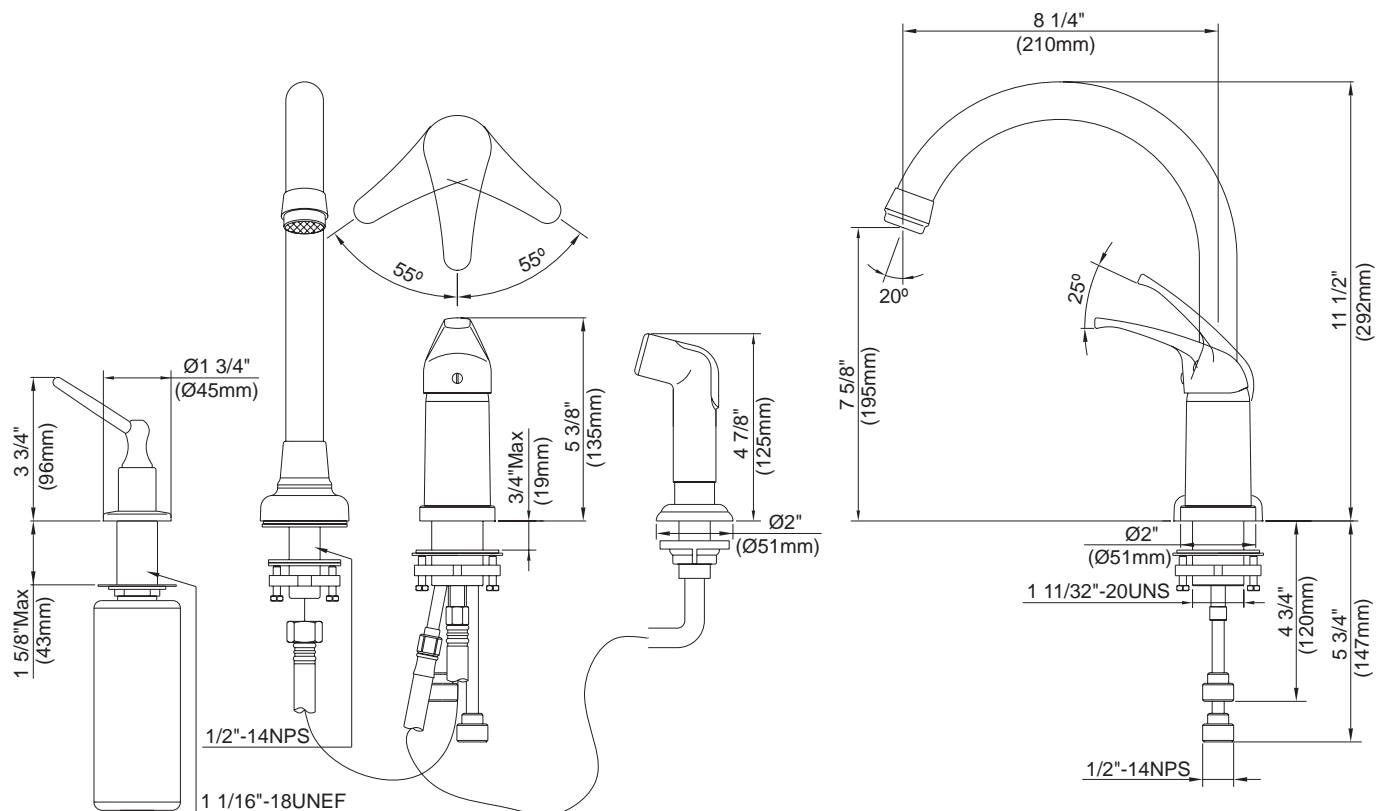

Warranty

Danze faucets are covered by a manufacturer's limited "lifetime" warranty for manufacturing defects.