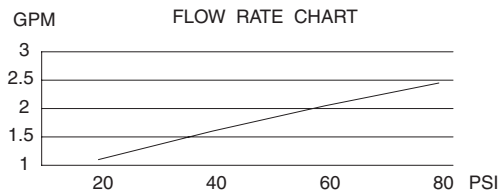

SINGLE HANDLE KITCHEN FAUCET WITH CONCEALED DECK

Description

- Single lever handle with high-rise 1" diameter spout
- Concealed deck mount
- Matching brass soap/lotion dispenser
- Matching spray

Flow & Valving

- See Chart

Standards

- ASME A112.18.1
- CSA B125
- NSF 61-9
- Listed IAPMO/UPC
- Energy policy act of 1992
- ADA Accessibility Guidelines for Buildings and Facilities - 4.27.4 Controls and Mechanisms

Available Colors & Finish

- Chrome
- Stainless Steel (SS)

Warranty

Danze faucets are covered by a manufacturer's limited "lifetime" warranty for manufacturing defects.

Specific Features: _____ Submitted Model No.: _____

SD403812/03-06.01