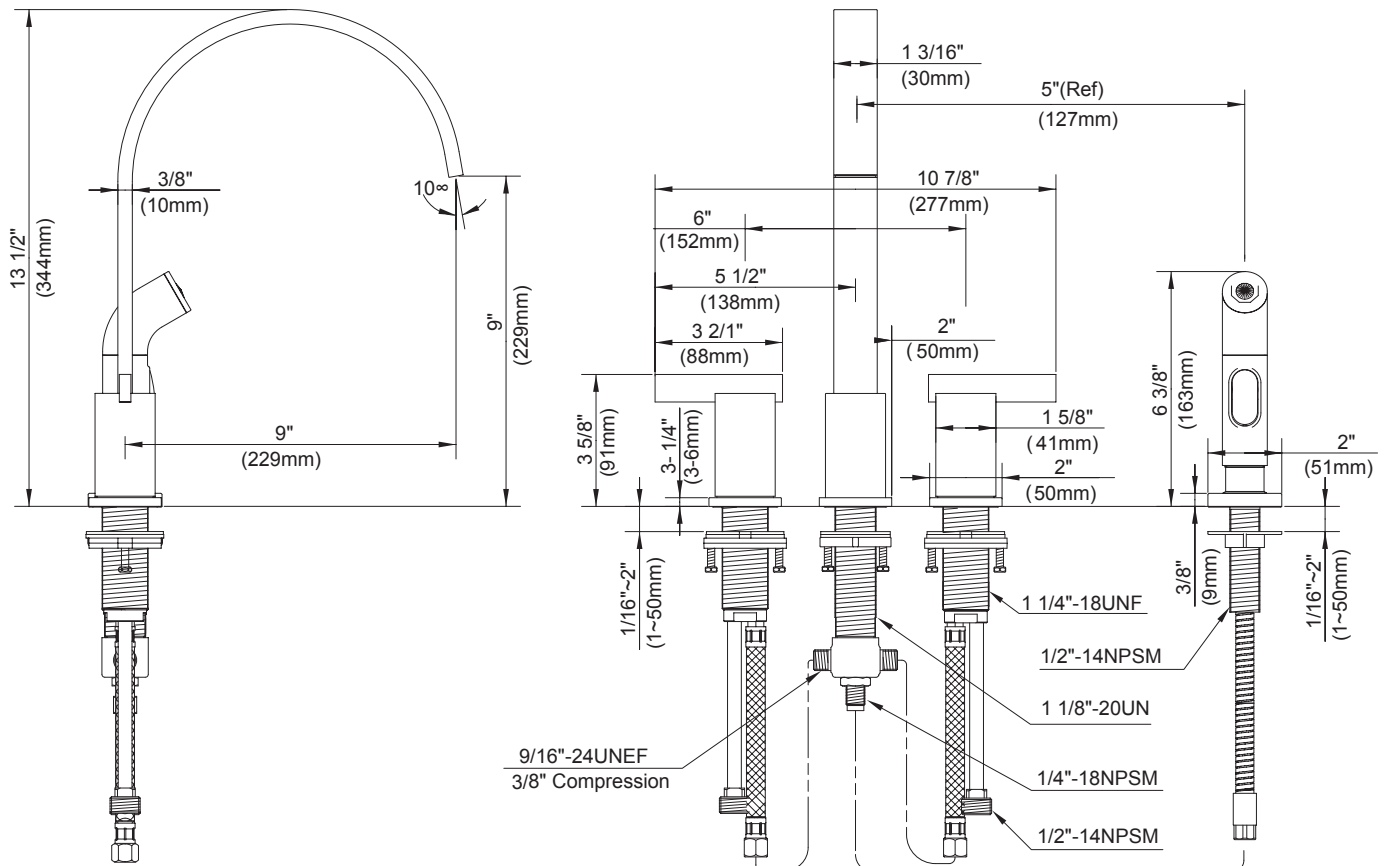

Specific Features: _____ Submitted Model No.: _____