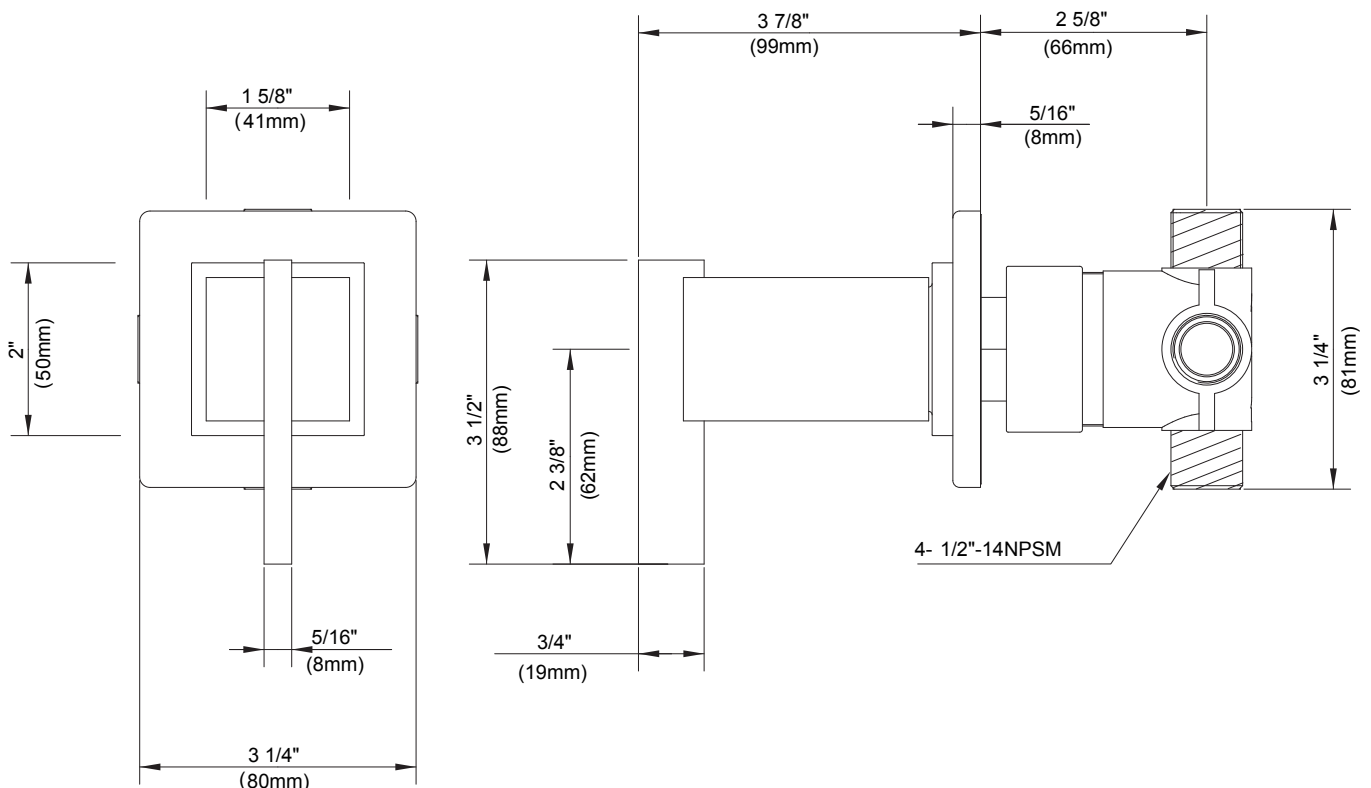

Specific Features: _____ Submitted Model No.: _____

SD560744/03-06.01