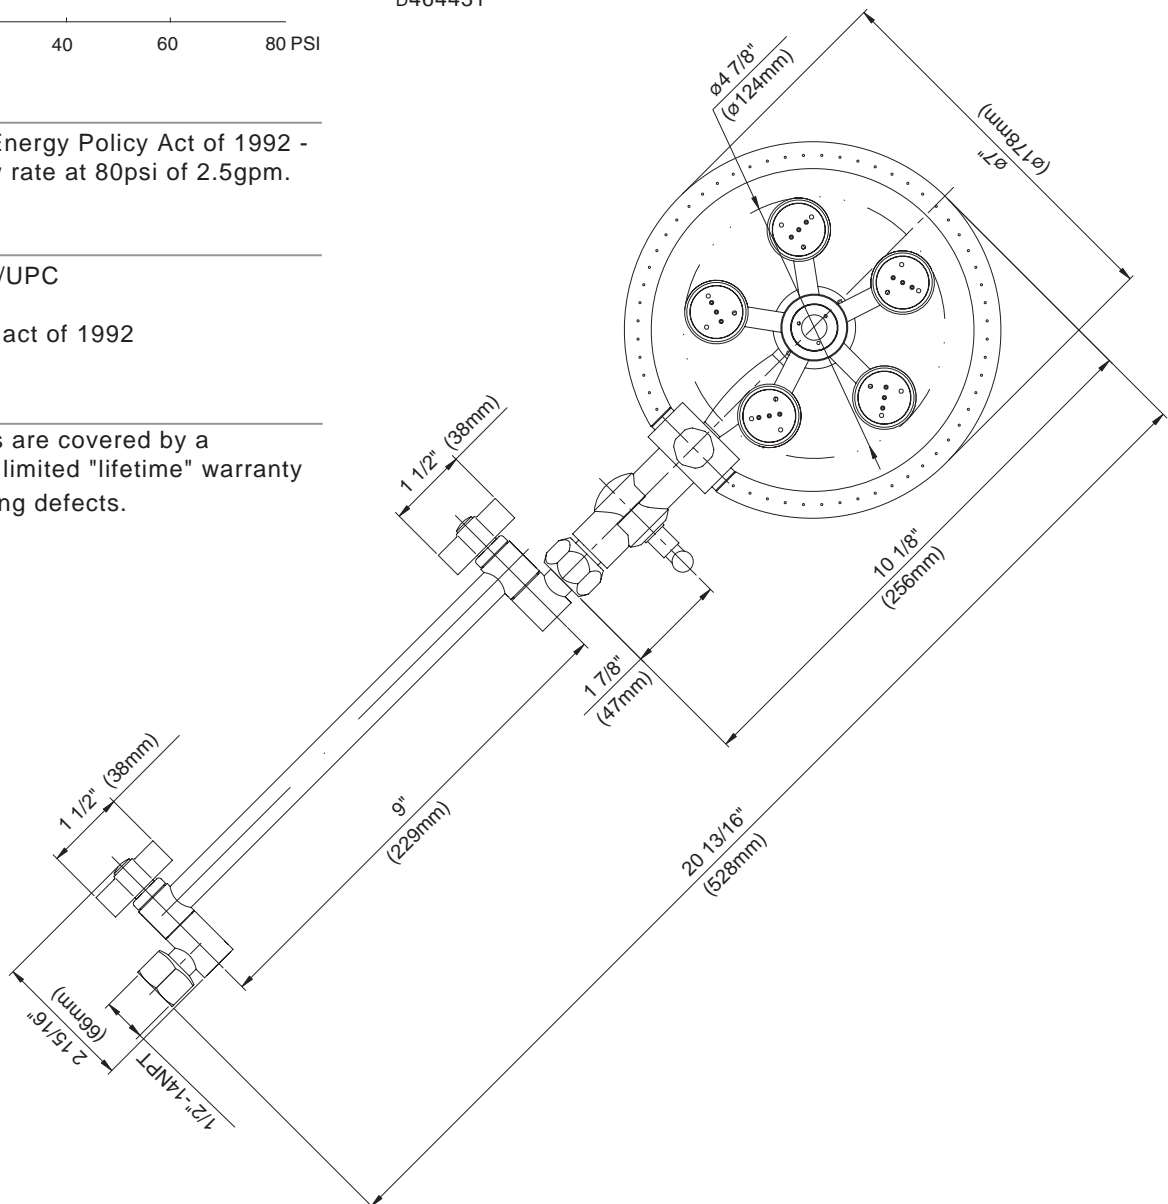

Specific Features: _____ Submitted Model No.: _____