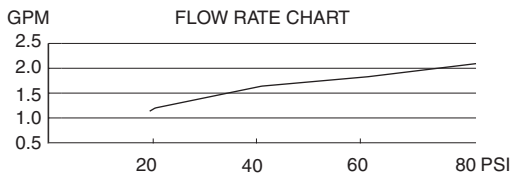

7" SPINNING SHOWER

Description

- 7" ring showerhead with 5 spinning spray heads for a unique massage action
- 9" adjustable extension arm
- Attaches to your shower arm
- Requires minimum 40 psi
- Solid brass construction

Flow & Valving

D464431

Available Colors & Finish

- Chrome
- Brushed Nickel (BN)
- Polished Brass (PBV)

Flow Rate

- Conforms to Energy Policy Act of 1992 - maximum flow rate at 80psi of 2.5gpm.

Standards

- Listed IAPMO/UPC
- CSA B125
- Energy policy act of 1992