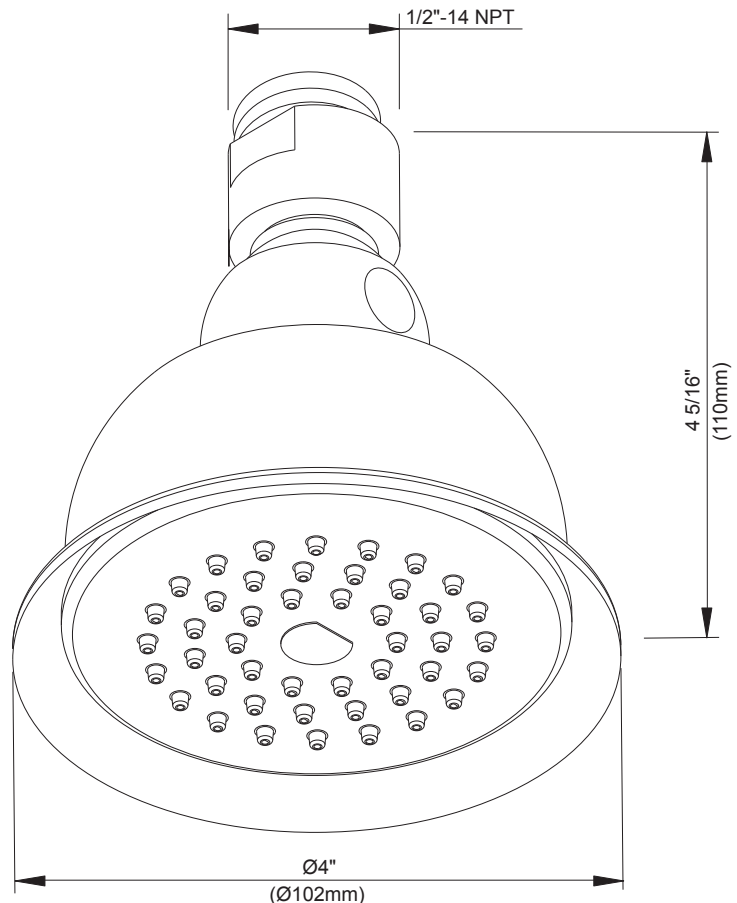

Specific Features: _____ Submitted Model No.: _____

SD461730/03-06.01