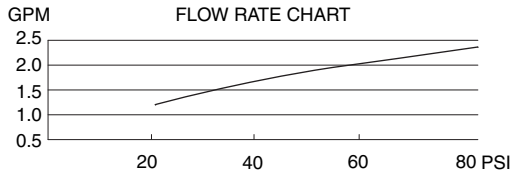

4" OPULENCE™ STYLE SHOWERHEAD

Description

- 4" Victorian styled showerhead
- Holds 45 rubber jets that won't corrode and are easy to clean
- Solid brass construction

Flow & Valving

D461730

Available Colors & Finish

- Chrome
- Brushed Nickel (BN)
- Satin Black (BS)
- Polished Nickel (PNV)
- Polished Brass (PBV)
- Antique Copper (AC)
- Oil Rub Bronze (RB)

Flow Rate

- Conforms to Energy Policy Act of 1992 - maximum flow rate at 80psi of 2.5gpm.

Standards

- Listed IAPMO/UPC
- CSA B125
- Energy policy act of 1992

Warranty

Danze showerheads are covered by a manufacturer's limited "lifetime" warranty for manufacturing defects.