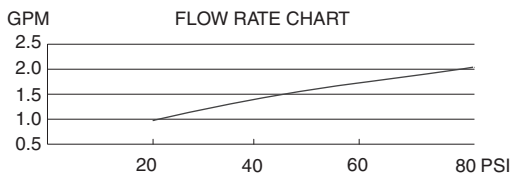

6" SHOWER RING SHOWERHEAD

Description

- 9" adjustable extension arm
- Solid Brass construction

Flow & Valving

D461701

Available Colors & Finish

- Chrome
- Brushed Nickel

Flow Rate

- Conforms to Energy Policy Act of 1992 - maximum flow rate at 80psi of 2.5gpm.

Standards

- Listed IAPMO/UPC
- CSA B125
- Energy policy act of 1992

Warranty

Danze products are covered by a manufacturer's limited "lifetime" warranty for manufacturing defects.