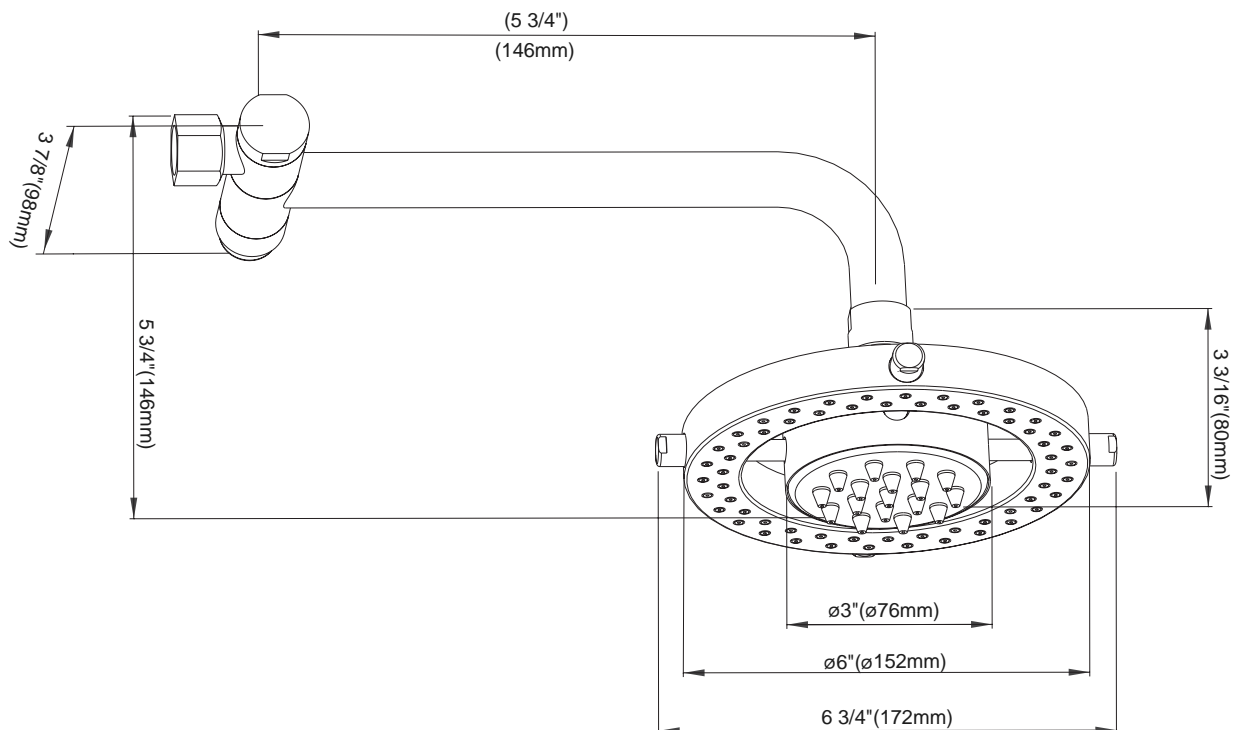

6" SHOWER RING SHOWERHEAD

Description

- 9" adjustable extension arm
- Solid Brass construction

Flow & Valving

D461701

Available Colors & Finish

- Chrome
- Brushed Nickel

Flow Rate

- Conforms to Energy Policy Act of 1992 - maximum flow rate at 80psi of 2.5gpm.

Standards

- Listed IAPMO/UPC
- CSA B125
- Energy policy act of 1992

Warranty

Danze products are covered by a manufacturer's limited "lifetime" warranty for manufacturing defects.