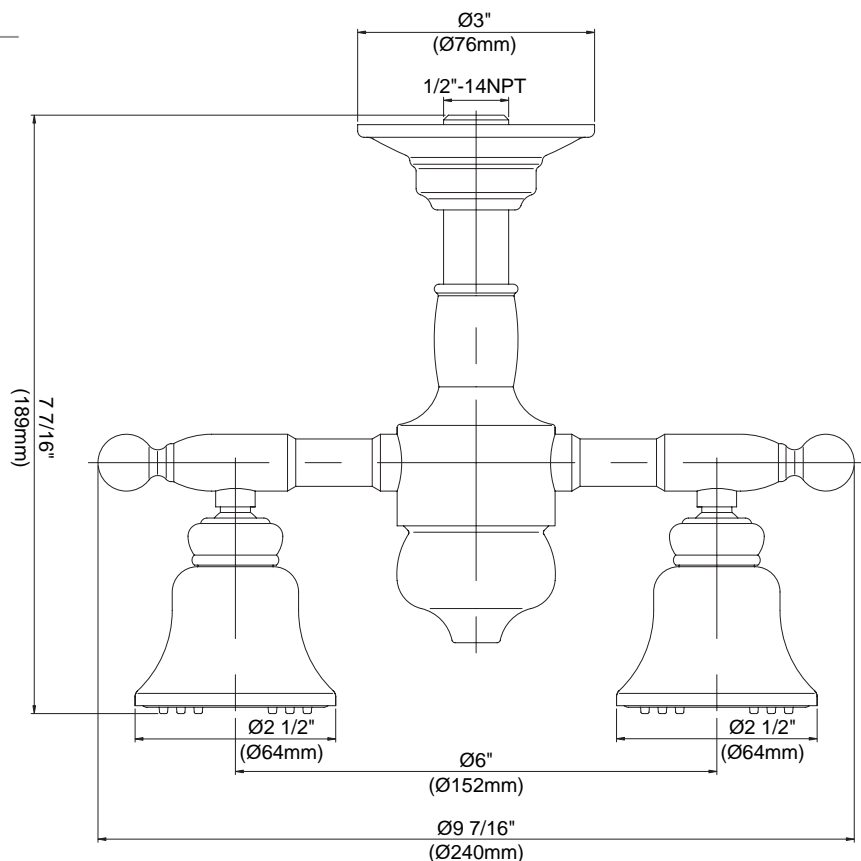

Specific Features: _____ Submitted Model No.: _____