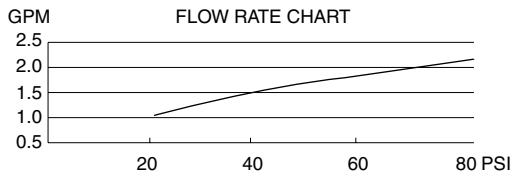

6" OPULENCE™ CEILING MOUNT SHOWERHEAD

Description

- 6" ceiling mounted showerhead
- Three adjustable shower pods
- 30 easy to clean rubber spray jets
- Solid brass construction

Flow & Valving

D461503

Available Colors & Finish

- Antique Copper (AC)
- Oil Rub Bronze (RB)

Flow Rate

- Conforms to Energy Policy Act of 1992 - maximum flow rate at 80psi of 2.5gpm.

Standards

- Listed IAPMO/UPC
- CSA B125
- Energy policy act of 1992

Warranty