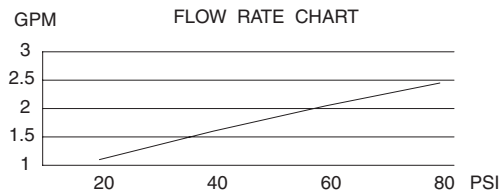

SINGLE HANDLE KITCHEN FAUCET WITH PULL-OUT SPOUT

Description

- Single lever handle with 2 function classic pull-out spout (spray & aerated stream)
- Single hole mount with optional 10" deck plate
- Matching brass soap/lotion dispenser

Flow & Valving

- See Chart

Standards

- ASME A112.18.1
- CSA B125
- NSF 61-9
- Listed IAPMO/UPC
- Energy policy act of 1992
- ADA Accessibility Guidelines for Buildings and Facilities - 4.27.4 Controls and Mechanisms
- State of Wisconsin Statutes & Administrative Code

Available Colors & Finish

- Chrome
- Stainless Steel (SS)

Warranty

Danze faucets are covered by a manufacturer's limited "lifetime" warranty for manufacturing defects.

Specific Features: _____ Submitted Model No.: _____

SD455612/03-06.01