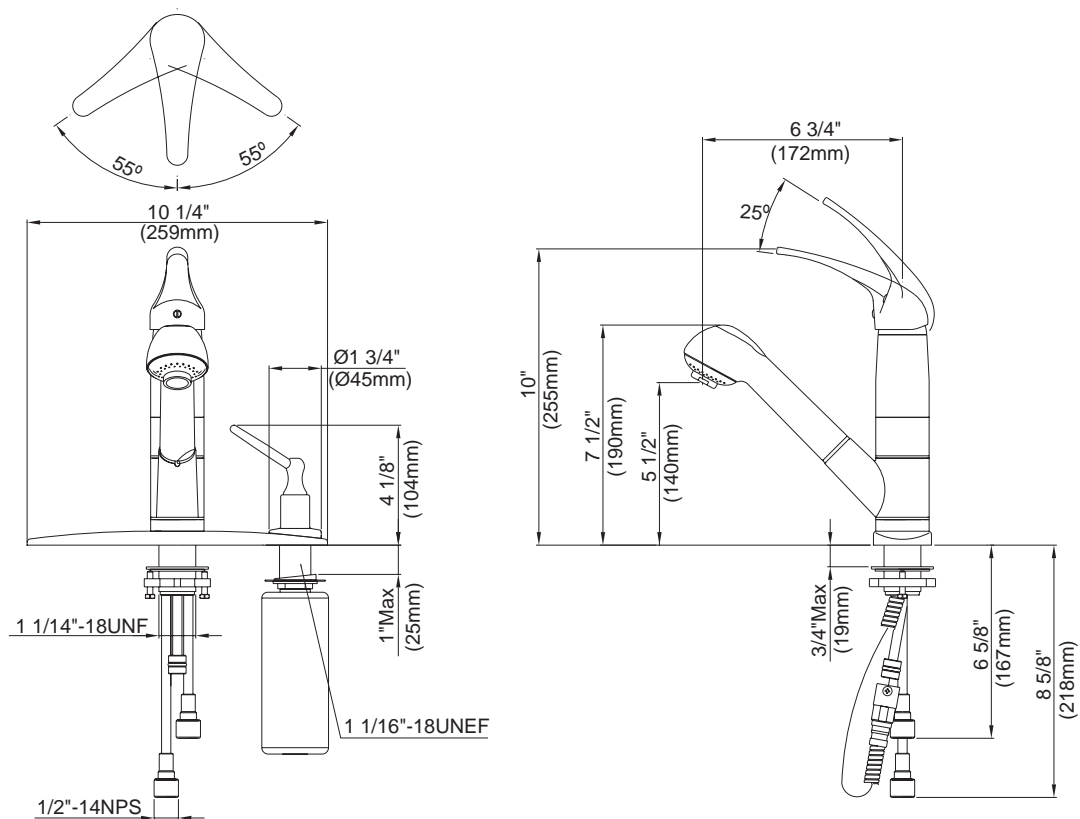

Warranty

Danze faucets are covered by a manufacturer's limited "lifetime" warranty for manufacturing defects.