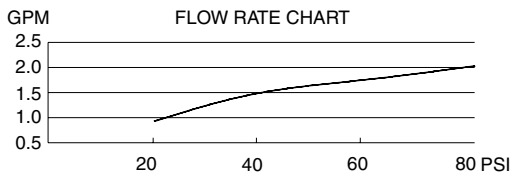

8" DELUXE BRASS SHOWERHEAD WITH 9" ADJUSTABLE ARM

Description

- Extension arm included for variable height and angle adjustment
- Multi directional metal ball joint
- 75 brass jets with flexible rubber tips for easy cleaning
- All brass construction

Flow & Valving

D451159

Available Colors & Finish

- Chrome
- Polished Brass (PBV)
- Brushed Nickel (BN)

Flow Rate

- Conforms to Energy Policy Act of 1992 - maximum flow rate at 80psi of 2.5gpm.

Standards

- Listed IAPMO/UPC
- CSA B125
- Energy policy act of 1992