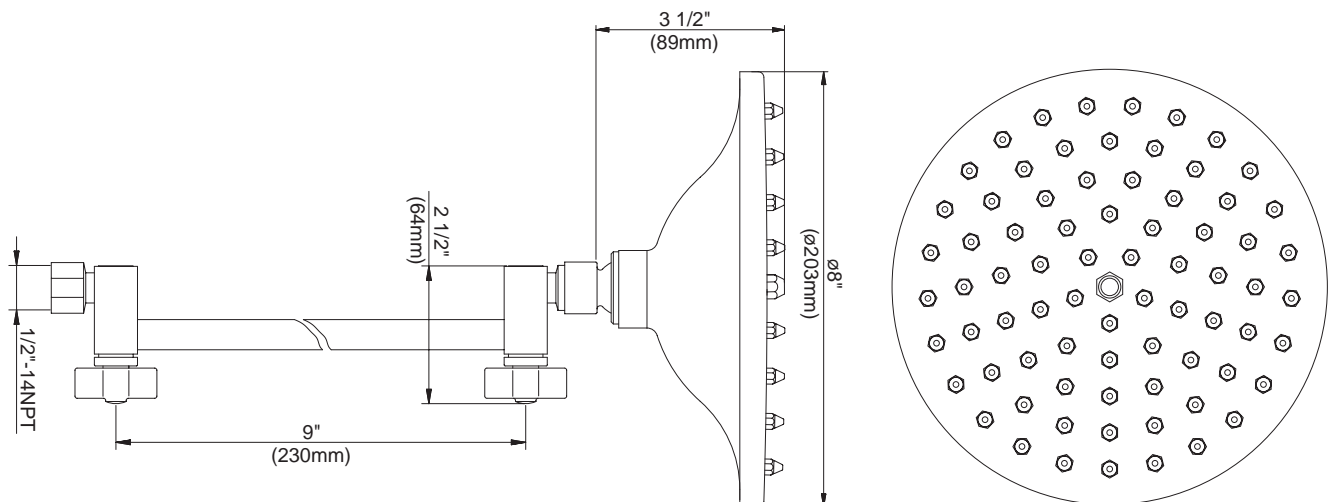

Specific Features: _____ Submitted Model No.: _____