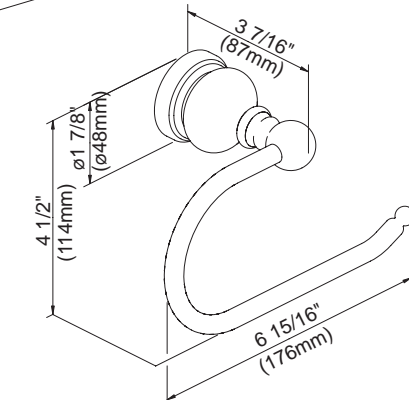

D449423 - Toilet Paper Holder

18", 24" - Towel Bar

24" - Double Towel Bar

D449413 - Towel Ring

Robe Hook

Toilet Paper Holder

Towel Ring

Specific Features: _____ Submitted Model No.: _____