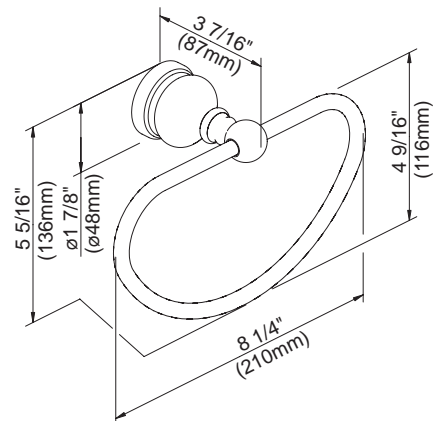

Available Finishes

- Chrome w/Polished Brass Accents (CPBV)
- Stain Nickel w/Polished Brass Accents (SNPV)

D449441 - 18" Towel Bar
D449442 - 24" Towel Bar

D449461 - 24" Double Towel Bar

D449417 - Robe Hook

D449423 - Toilet Paper Holder

18", 24" - Towel Bar

24" - Double Towel Bar

D449413 - Towel Ring

Robe Hook

Toilet Paper Holder

Towel Ring

Specific Features: _____ Submitted Model No.: _____