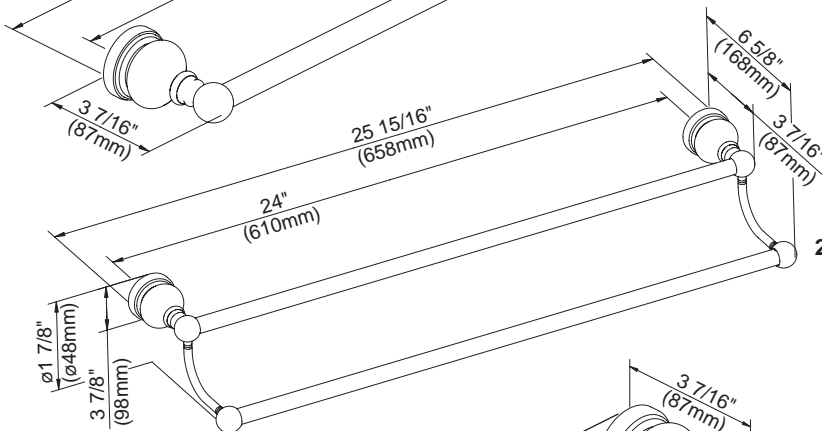

Available Finishes

- Chrome w/Polished Brass Accents (CPBV)
- Stain Nickel w/Polished Brass Accents (SNPV)

D449441 - 18" Towel Bar
D449442 - 24" Towel Bar

D449461 - 24" Double Towel Bar

D449417 - Robe Hook

D449423 - Toilet Paper Holder

18", 24" - Towel Bar

24" - Double Towel Bar

D449413 - Towel Ring

Robe Hook

Toilet Paper Holder

Towel Ring

Specific Features: _____ Submitted Model No.: _____