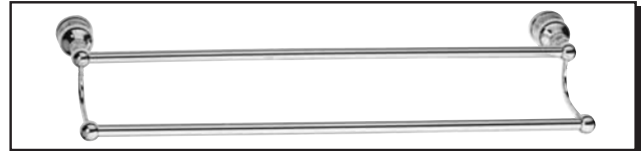

PLYMOUTH II™ BATH ACCESSORY COLLECTION

Description

- European inspired design with two-tone finish
- Matches faucet collection
- Mounting hardware provided
- All brass construction

Warranty

Danze Bath Accessories are covered by a manufacturer's limited "lifetime" warranty on finish and manufacturing defects.

Available Finishes

- Chrome w/Polished Brass Accents (CPBV)
- Stain Nickel w/Polished Brass Accents (SNPV)

D449441 - 18" Towel Bar
D449442 - 24" Towel Bar

D449461 - 24" Double Towel Bar

D449417 - Robe Hook

D449423 - Toilet Paper Holder

18", 24" - Towel Bar

24" - Double Towel Bar

D449413 - Towel Ring

Robe Hook

Toilet Paper Holder

Towel Ring

Specific Features: _____ Submitted Model No.: _____