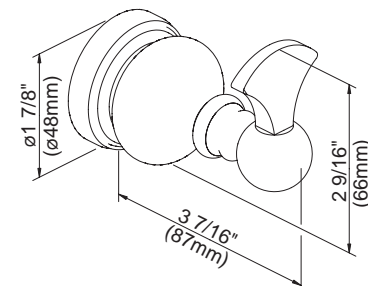

D449423 - Toilet Paper Holder

18", 24" - Towel Bar

24" - Double Towel Bar

D449413 - Towel Ring

Robe Hook

Toilet Paper Holder

Towel Ring

Specific Features: _____ Submitted Model No.: _____